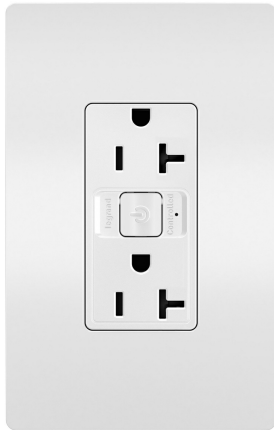

radiant Collection
radiant® Smart 20A Outlet with Netatmo, White
Part No. WNRR20WH

The smartest way to take control of lights and power, optimized for larger homes.

Smart Lighting lets you set the exact lighting you need, from anywhere, adding safety and convenience to your home. And delivering it all with unprecedented range and reliability, radiant® with Netatmo leverages leading Netatmo technology to provide an ideal solution for larger homes with many smart products. Start with the Smart Gateway to establish a robust and dedicated mesh network, then add smart switches, dimmers and outlets to build a solution that perfectly fits a home's unique space and needs. Options even include wireless smart switches and dimmers for easily adding 3-way control.

Features & Benefits

Smart Gateway REQUIRED

Control lamps or appliances from smartphones and tablets* with the Legrand Home + Control app. Even schedule them to turn on/off automatically, create groups, set scenes and monitor energy usage

Features ultra-reliable performance through a robust and dedicated mesh-network

Can be wired to extend control to all outlets downstream or load side

Protects children with a patented tamper-resistant shutter system that prevents improper insertion of foreign objects, complete with black "invisi-shutters" for an invisible effect

Compatible with other smart products through Amazon Alexa, Google Assistant and Apple HomeKit, as well as with home automation systems

Flexibly fits a home's unique needs with a variety of supported smart switches, dimmers and outlets, including wireless switches and dimmers

Available color options include White, Light Almond and Nickel

Screwless Wall Plate included. Coordinate with other designer switches and outlets available from the radiant® Collection for a cohesive, sophisticated look

Specifications

General Info

Product Line	Pass & Seymour	Color	White
Finish	Matte	UPC Number	785007289619
Country Of Origin	China	Receptacle Type	Double
Number of Receptacles	2	Application Sector	Residential, Commercial