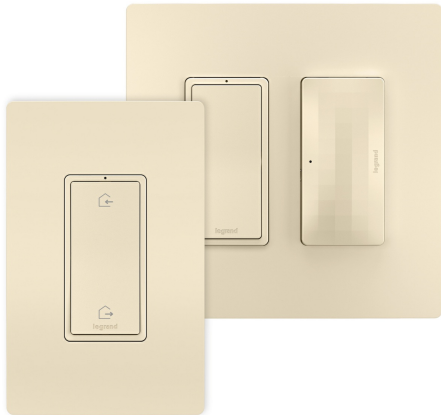

radiant Collection
radiant® Smart Switch With Netatmo Starter Kit, Light Almond
Part No. WNRH10KITLA

The smartest way to take control of lights and power, optimized for larger homes.

Smart Lighting lets you set the exact lighting you need, from anywhere, adding safety and convenience to your home. And delivering it all with unprecedented range and reliability, radiant® with Netatmo leverages leading Netatmo technology to provide an ideal solution for larger homes with many smart products. Start with the Smart Gateway to establish a robust and dedicated mesh network, then add smart switches, dimmers and outlets to build a solution that perfectly fits a home's unique space and needs. Options include wireless smart switches and dimmers for easily adding 3-way control.

Features & Benefits

- The foundation of a radiant with Netatmo solution, the in-wall Gateway easily replaces an existing switch or outlet to provide a discreet hub for a home's smart lighting control
  - Ensures ultra-reliable performance through a robust and dedicated mesh-network
- Enables control of a home's smart lighting solutions through the Legrand Home + Control app, allowing for easy scheduling, the creation of groups, setting scenes, managing energy usage and more
  - Compatible with other smart products through Amazon Alexa, Google Assistant and Apple HomeKit, as well as with home automation systems
- Flexibly fits a home's unique needs with a variety of supported smart switches, dimmers and outlets, including wireless switches and dimmers
  - Compatible with all radiant® with Netatmo and adorne® with Netatmo smart devices
- Installs easily in place of an existing single-pole switch or dimmer (neutral wire required). For easy 3-way control, pair with a Wireless Smart Switch with Netatmo
  - Flexibly fits a home's unique needs with a variety of supported smart switches, dimmers and outlets, including wireless switches and dimmers
- Available color options include White, Light Almond and Nickel
  - Screwless Wall Plate included. Coordinate with other designer switches and outlets available from the radiant® Collection for a cohesive, sophisticated look
- Includes Smart Gateway

Specifications

General Info

Product Line	Pass & Seymour	Color	Light Almond
Finish	Matte	UPC Number	785007276947
Country Of Origin	China	Number of Switches	1