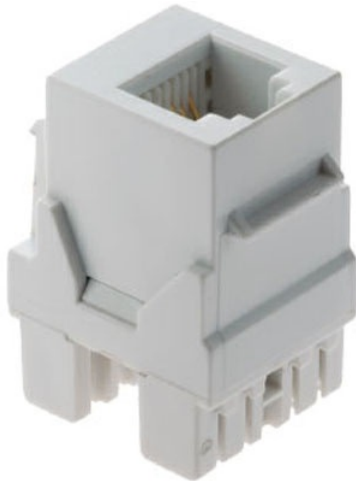

adorne Collection  
adorne® RJ25 Phone Jack  
Part No. ACRJ25W1

White Keystone insert for a RJ25 phone jack to support up to three phone lines.

## Features & Benefits

Pair with a 1-Port, 2-Port, or 4-Port adorne frame for use in an adorne Wall Plate

Innovative snap-in system makes installation fast and simple

Complete the look with a stunning, screwless adorne® Wall Plate, not included. Available in a range of contemporary colors and finishes. Coordinate with other designer switches & outlets