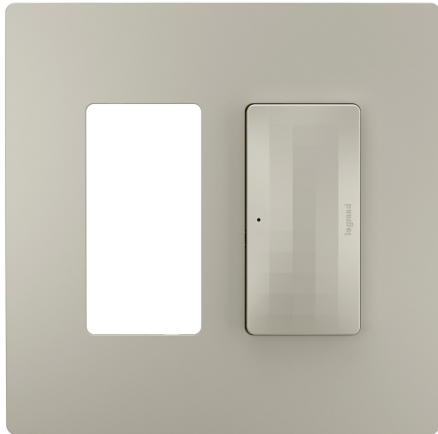

radiant Collection  
radiant® Smart Gateway Surface Mount with Netatmo, Nickel  
Part No. WNRH2NI

The smartest way to take control of lights and power, optimized for larger homes.

Smart Lighting lets you set the exact lighting you need, from anywhere, adding safety and convenience to your home. And delivering it all with unprecedented range and reliability, radiant® with Netatmo leverages leading Netatmo technology to provide an ideal solution for larger homes with many smart products. Start with the Smart Gateway to establish a robust and dedicated mesh network, then add smart switches, dimmers and outlets to build a solution that perfectly fits a home's unique space and needs. Options include wireless smart switches and dimmers for easily adding 3-way control.

## Features & Benefits

The foundation of a radiant with Netatmo solution, the surface mount Gateway is cleverly designed to install easily beside an existing single-gang switch or outlet, no back box or network wiring required