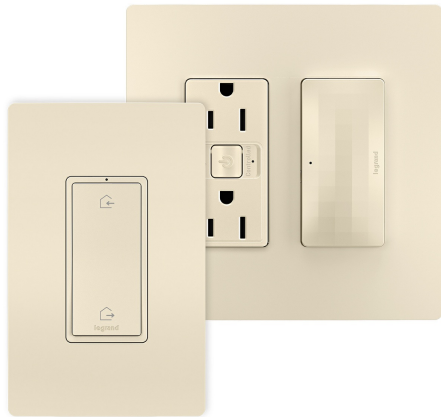

radiant Collection
radiant® Smart Outlet With Netatmo Starter Kit, Light Almond
Part No. WNRH15KITLA

The smartest way to take control of lights and power, optimized for larger homes. Smart Lighting lets you set the exact lighting you need, from anywhere, adding safety and convenience to your home. And delivering it all with unprecedented range and reliability, radiant with Netatmo leverages leading Netatmo technology to provide an ideal solution for larger homes with many smart products. Start with the Smart Gateway to establish a robust and dedicated mesh network, then add smart switches, dimmers and outlets to build a solution that perfectly fits a home's unique space and needs. Options even include wireless smart switches and dimmers for easily adding 3-way control.

Features & Benefits

- The foundation of a radiant with Netatmo solution, the in-wall Gateway easily replaces an existing switch or outlet to provide a discreet hub for a home's smart lighting control
  - Ensures ultra-reliable performance through a robust and dedicated mesh-network
- Enables control of a home's smart lighting solutions through the Legrand Home + Control app, allowing for easy scheduling, the creation of groups, setting scenes, managing energy usage and more
  - Compatible with other smart products through Amazon Alexa, Google Assistant and Apple HomeKit, as well as with home automation systems
- Flexibly fits a home's unique needs with a variety of supported smart switches, dimmers and outlets, including wireless switches and dimmers
  - Compatible with all radiant® with Netatmo and adorne® with Netatmo smart devices
- Installs easily in place of an existing outlet. Can be wired to extend control to all outlets downstream or load-side. One outlet is app-controlled, the other is always on
  - Flexibly fits a home's unique needs with a variety of supported smart switches, dimmers and outlets, including wireless switches and dimmers
- Available color options include White, Light Almond and Nickel
  - Screwless Wall Plate included. Coordinate with other designer switches and outlets available from the radiant® Collection for a cohesive, sophisticated look
- Includes Smart Gateway

Specifications

General Info

Product Line	Pass & Seymour	Color	Light Almond
Finish	Matte	UPC Number	785007276978
Country Of Origin	China	Number of Receptacles	2
Number of Switches	1	Wall Plate Color	Light Almond