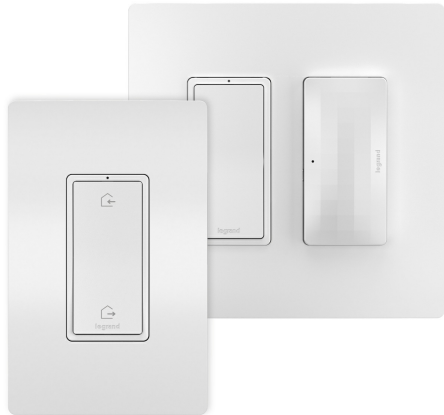

radiant Collection
radiant® Smart Switch With Netatmo Starter Kit, White
Part No. WNRH10KITWH

The smartest way to take control of lights and power, optimized for larger homes.

Smart Lighting lets you set the exact lighting you need, from anywhere, adding safety and convenience to your home. And delivering it all with unprecedented range and reliability, radiant® with Netatmo leverages leading Netatmo technology to provide an ideal solution for larger homes with many smart products. Start with the Smart Gateway to establish a robust and dedicated mesh network, then add smart switches, dimmers and outlets to build a solution that perfectly fits a home's unique space and needs. Options include wireless smart switches and dimmers for easily adding 3-way control.

Features & Benefits

- The foundation of a radiant with Netatmo solution, the in-wall Gateway easily replaces an existing switch or outlet to provide a discreet hub for a home's smart lighting control
  - Ensures ultra-reliable performance through a robust and dedicated mesh-network
- Enables control of a home's smart lighting solutions through the Legrand Home + Control app, allowing for easy scheduling, the creation of groups, setting scenes, managing energy usage and more
  - Compatible with other smart products through Amazon Alexa, Google Assistant and Apple HomeKit, as well as with home automation systems
- Flexibly fits a home's unique needs with a variety of supported smart switches, dimmers and outlets, including wireless switches and dimmers
  - Compatible with all radiant® with Netatmo and adorne® with Netatmo smart devices
- Installs easily in place of an existing single-pole switch or dimmer (neutral wire required). For easy 3-way control, pair with a Wireless Smart Switch with Netatmo
  - Flexibly fits a home's unique needs with a variety of supported smart switches, dimmers and outlets, including wireless switches and dimmers
- Available color options include White, Light Almond and Nickel
  - Screwless Wall Plate included. Coordinate with other designer switches and outlets available from the radiant® Collection for a cohesive, sophisticated look
- Includes Smart Gateway

Specifications

General Info

Product Line	Pass & Seymour	Color	White
Finish	Matte	UPC Number	785007276930
Country Of Origin	China	Number of Switches	1