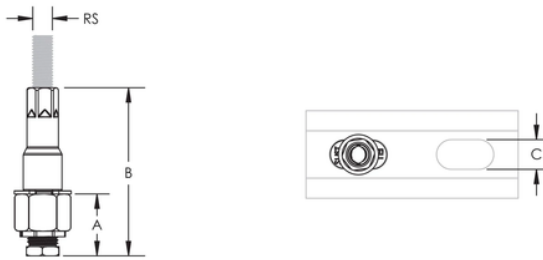

Easy "push-to-install" design allows installers to simply push the threaded rod through the mounting hole, instantly holding it in position

Integrated adjustment nut enables fine tuning the system height up or down

Works with slightly damaged threads and minor burrs on the threaded rod

PRODUCT ATTRIBUTES

Material: Steel

Finish: Electrogalvanized

Strut Type: A (1 5/8" x 1 5/8")

Rod Size: 3/8"

A: 1.190"

B: 3.230"

C: 9/16"

Wrench Size 1: 15/16"

Wrench Size 2: 14 mm

Static Load 1: 1,500 lb

Static Load 2: 900 lb

ADDITIONAL PRODUCT DETAILS

Wrench Size 1 represents nVent CADDY Rod Lock hex nut size. Wrench Size 2 represents stem nut size.

Must be installed with the open side of the strut channel facing up.

nVent CADDY Rod Lock Strut Nuts must be installed at a minimum of 1" (25.4 mm) from both ends of the strut channel.

DIAGRAMS

WARNING

nVent products shall be installed and used only as indicated in nVent's product instruction sheets and training materials. Instruction sheets are available at www.nvent.com and from your nVent customer service representative. Improper installation, misuse, misapplication or other failure to completely follow nVent's instructions and warnings may cause product malfunction, property damage, serious bodily injury and death and/or void your warranty.