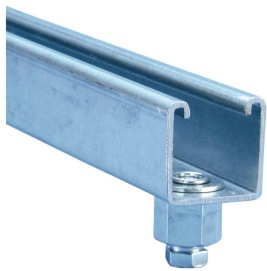

NVENT CADDY ROD LOCK STRUT, C STRUT, 3/8" ROD, 24"

CATALOG NUMBER

CRLP137L22

FEATURES

Allows for the quick creation, installation, and adjustment of multi-level trapeze assemblies

Ready to use out of the box and eliminates the need for cutting and preparing sections of strut

Easy "push-to-install" design allows installers to simply push the threaded rod through the mounting hole, instantly holding it in position

Integrated adjustment nut enables fine tuning the system height up or down

Accommodates slight variances in rod-to-rod position of the trapeze

No loose parts or special tools needed for installation

Lock nut can be finger tightened, locking the rod in place

Works with all accessories that fit standard A or C type strut channels

PRODUCT ATTRIBUTES

Material: Steel

Finish: Electrogalvanized;Pregalvanized

Strut Type: C (13/16" x 1 5/8")

Rod Size: 3/8"

Length: 24"

Thickness: 14 GA

A: 22"