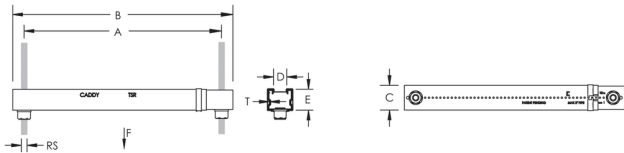

E: 1 3/8"

Static Load 1: 300 lb

Static Load 2: 200 lb

ADDITIONAL PRODUCT DETAILS

Static Load 1 represents a distributed load for 12" - 20" (300 - 500 mm) installations and a point load for 12" - 16" (300 - 400 mm) installations. Static Load 2 represents a point load for 16" - 20" (400 - 500 mm) installations.

DIAGRAMS

WARNING

nVent products shall be installed and used only as indicated in nVent's product instruction sheets and training materials. Instruction sheets are available at www.nvent.com and from your nVent customer service representative. Improper installation, misuse, misapplication or other failure to completely follow nVent's instructions and warnings may cause product malfunction, property damage, serious bodily injury and death and/or void your warranty.

North America

+1.800.753.9221

Option 1 – Customer Care

Option 2 – Technical Support

Europe

Netherlands:

+31 800-0200135

France:

+33 800 901 793

Europe

Germany:

800 1890272

Other Countries:

+31 13 5835404