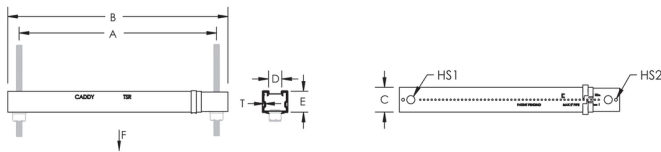

D: 7/8"

E: 1 3/8"

Static Load 1: 300 lb

Static Load 2: 200 lb

ADDITIONAL PRODUCT DETAILS

Static Load 1 represents a distributed load for 12" - 20" (300 - 500 mm) installations and a point load for 12" - 16" (300 - 400 mm) installations. Static Load 2 represents a point load for 16" - 20" (400 - 500 mm) installations.

DIAGRAMS

WARNING

nVent products shall be installed and used only as indicated in nVent's product instruction sheets and training materials. Instruction sheets are available at www.nvent.com and from your nVent customer service representative. Improper installation, misuse, misapplication or other failure to completely follow nVent's instructions and warnings may cause product malfunction, property damage, serious bodily injury and death and/or void your warranty.

North America

+1.800.753.9221

Option 1 – Customer Care

Option 2 – Technical Support

Europe

Netherlands:

+31 800-0200135

France:

+33 800 901 793

Europe

Germany:

800 1890272

Other Countries:

+31 13 5835404