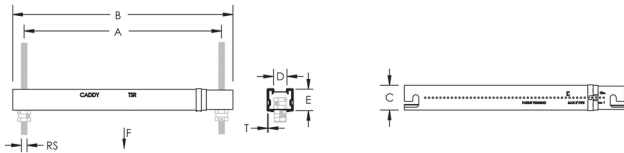

E: 1 3/8"

Static Load 1: 300 lb

Static Load 2: 200 lb

ADDITIONAL PRODUCT DETAILS

Static Load 1 represents a distributed load for 12" - 20" (300 - 500 mm) installations and a point load for 12" - 16" (300 - 400 mm) installations. Static Load 2 represents a point load for 16" - 20" (400 - 500 mm) installations.

DIAGRAMS

WARNING

nVent products shall be installed and used only as indicated in nVent's product instruction sheets and training materials. Instruction sheets are available at www.nvent.com and from your nVent customer service representative. Improper installation, misuse, misapplication or other failure to completely follow nVent's instructions and warnings may cause product malfunction, property damage, serious bodily injury and death and/or void your warranty.

North America

+1.800.753.9221

Option 1 – Customer Care

Option 2 – Technical Support

Europe

Netherlands:

+31 800-0200135

France:

+33 800 901 793

Europe

Germany:

800 1890272

Other Countries:

+31 13 5835404