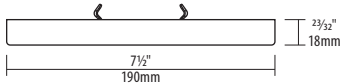

SLMT6-13W

6" SLIMLED MULTI, up to 1070 Lumens, 13 Watt,
Color Selectable
Recessed Downlighting

Job Information		
Project Name		Type
Location		
Quantity		Date
Contact/Phone		
Notes		

Features

Body

Durable airtight aluminum body with twist-and-lock trim that allows for ease and versatility. White trim included, black and brushed nickel trims sold separately.

LED Characteristics

This general application light fixture features a 13 watt LED module that maintains uniform intensity producing up to 1070 lumens; with a typical CRI of 90. CCT select switch 2700 K - 5000 K color temperature.

Dimming

100%-10% dimming capability. This fixture is compatible with industry standard forward/reverse phase dimmers, TRIAC/ELV dimmers. For compatible dimmers, visit www.liteline.com/SlimLEDMulti

Beam Spread

The fixture lens provides 110° beam spread.

Mounting

Can be mounted to an industry standard

3.5"/4" octagon box (JBox / standard slab box) with minimum depth of 1.5" (40mm) via mounting holes or a compatible 6" recessed housing (retrofit kit sold separately - P-SLMT6-6CAN).

Compatible Recessed Housings

- RF601CAT series
- RF602ICAT series

LED Driver

Built-in on board driver with 120V AC input.

Quick Connect push-in terminals

"Quick connect" push-in terminals for fast and easy wiring.

Operating Temperature

-30°C~45°C (-22°F~113°F)

Environment

- Suitable for wet locations.
- Fire-rated when used in a fire-rated octagon box.
- Indoor/Outdoor rated.