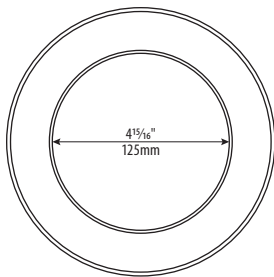

SLMT6-13W

6" SLIMLED MULTI, up to 1070 Lumens, 13 Watt,
Color Selectable
Recessed Downlighting

Job Information		
Project Name		Type
Location		
Quantity		Date
Contact/Phone		
Notes		

Features

Body

Durable airtight aluminum body with twist-and-lock trim that allows for ease and versatility. White trim included, black and brushed nickel trims sold separately.

LED Characteristics

This general application light fixture features a 13 watt LED module that maintains uniform intensity producing up to 1070 lumens; with a typical CRI of 90. CCT select switch 2700 K - 5000 K color temperature.

Dimming

100%-10% dimming capability. This fixture is compatible with industry standard forward/reverse phase dimmers, TRIAC/ELV dimmers. For compatible dimmers, visit www.liteline.com/SlimLEDMulti

Beam Spread

The fixture lens provides 110° beam spread.

Mounting

Can be mounted to an industry standard

3.5"/4" octagon box (JBox / standard slab box) with minimum depth of 1.5" (40mm) via mounting holes or a compatible 6" recessed housing (retrofit kit sold separately - P-SLMT6-6CAN).

Compatible Recessed Housings

- RF601CAT series
- RF602ICAT series

LED Driver

Built-in on board driver with 120V AC input.

Quick Connect push-in terminals

"Quick connect" push-in terminals for fast and easy wiring.

Operating Temperature

-30°C~45°C (-22°F~113°F)

Environment

- Suitable for wet locations.
- Fire-rated when used in a fire-rated octagon box.
- Indoor/Outdoor rated.