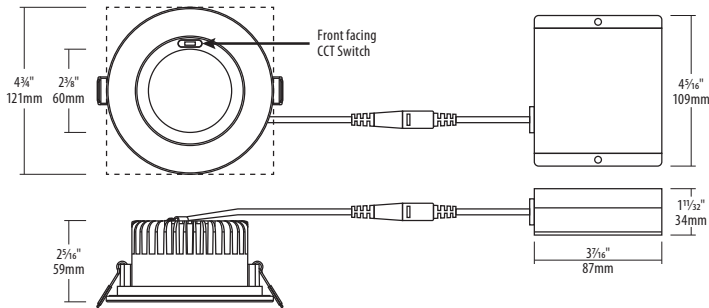

CCT	Lumens		
	9W	12W	16W
2700 K	705	845	1000
3000 K	740	895	1095
3500 K	760	935	1165
4000 K	765	950	1165
5000 K	745	940	1105

Ordering Guide

Shape	Wattage	Driver Options	Trim Finish	Baffle Finish
SLMB4	W-CCT-			
Leave blank for Round	9: 9 watt 12: 12 watt 16: 16 watt	Leave blank for standard 120V driver E: Lutron Hi-Lume 1% EcoSystem w/Soft-on, Fade-to-Black C: 120-347V, 0-10V EM: Emergency Backup, 120-277V, 0-10V	BK: Black BN: Brushed Nickel OB: Oil Rubbed Bronze WH: White	Leave blank (will match trim)

SKYE SELECT Dead-front	Shape	Wattage	Driver Options	Trim Finish	Baffle Finish
Leave blank for Round S: Square	Select from above	Select from above	BK: Black WH: White	BG: Gold BK: Black² SP: Specular SS: Semi-specular WH: White¹