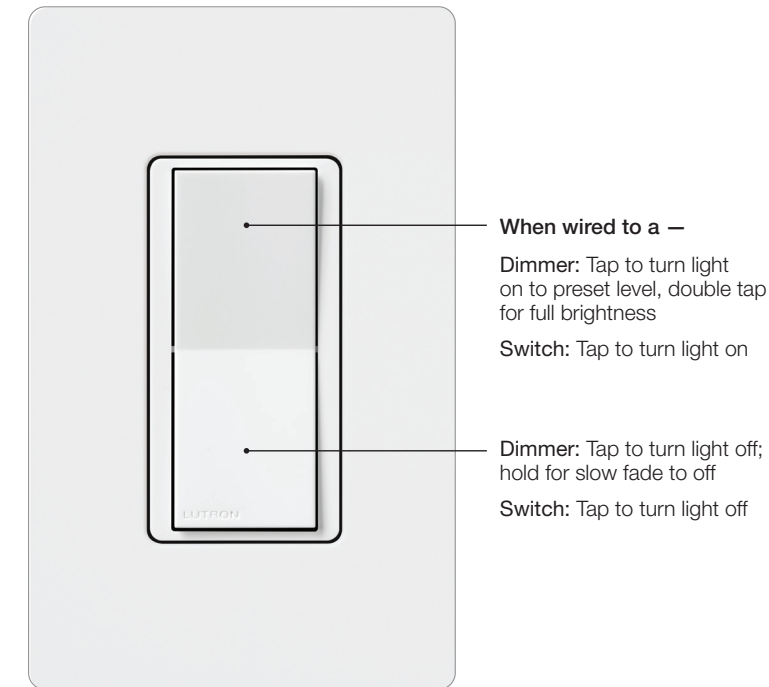

Most connected—works with more smart home devices than any other smart lighting control brand

Diva Smart Dimmer

Diva Smart Dimmer

- Easy, precise dimming with soft-glow light bar
- Works with existing wiring (no neutral required)
- Flexible, 3-way/multi-location control capability with wired and wireless options

Claro Smart Switch

Claro Smart Switch

- Provides on/off control of lights or fans
- Neutral wire required
- Flexible, 3-way/multi-location control capability with wired and wireless options

Claro Smart Accessory Switch

Claro Smart Accessory Switch

- Wired solution for 3-way/multi-location control
- For multi-location switching, use up to 10 accessory switches with one Diva smart dimmer or Claro smart switch
- Works only with Diva smart dimmer and Claro smart switch (does not work independently)