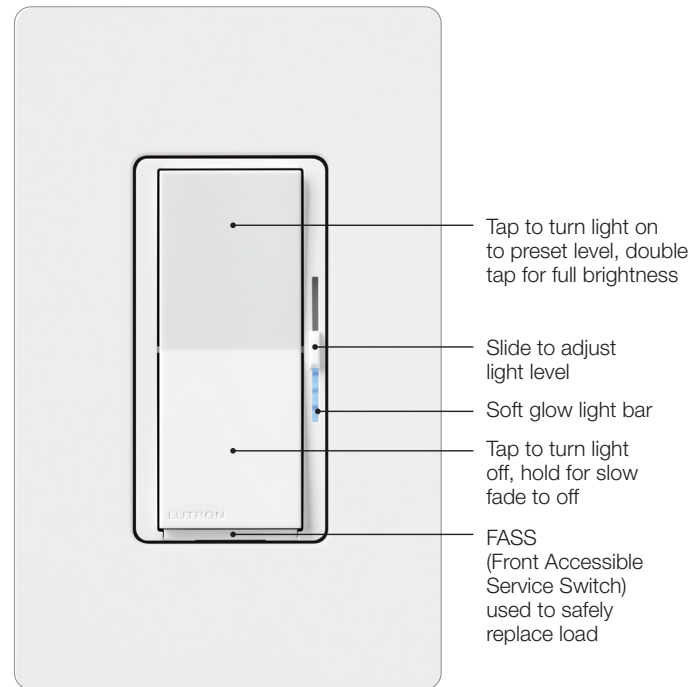

Introducing a Smart New Look for the Caséta Family

Lutron's most popular dimmer is now smart!

Intuitive Design Offers Simplicity, Style, and Control

- Diva and Claro smart controls provide a designer-style option for Caséta systems, and they coordinate with existing paddle switches
- Easy to install with wired and wireless 3-way options

Most connected—works with more smart home devices than any other smart lighting control brand

Diva Smart Dimmer

Diva Smart Dimmer

- Easy, precise dimming with soft-glow light bar
- Works with existing wiring (no neutral required)
- Flexible, 3-way/multi-location control capability with wired and wireless options

Claro Smart Switch

Claro Smart Switch

- Provides on/off control of lights or fans
- Neutral wire required
- Flexible, 3-way/multi-location control capability with wired and wireless options

Claro Smart Accessory Switch

Step 3 
Mount the Pico smart remote
and wallplate to the wall—it will
look and work just like a dimmer.
(see page 3 for wired 3-way/
multi-location control)