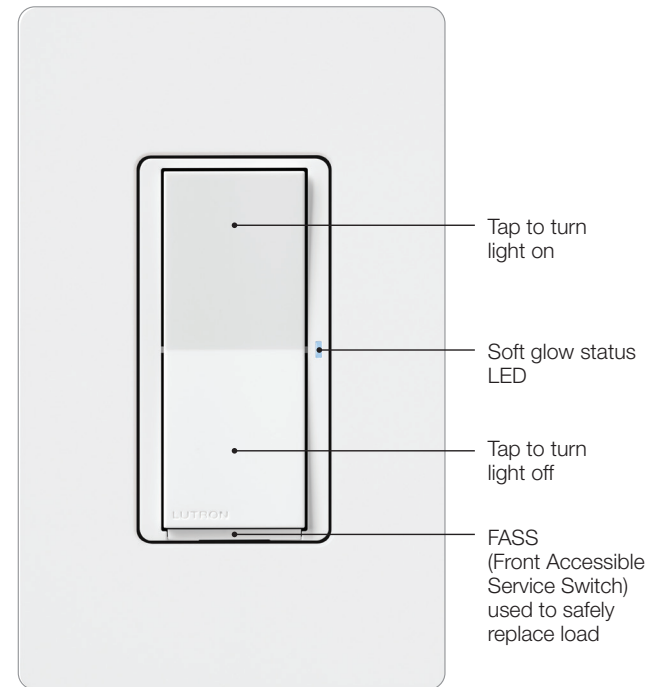

Introducing a Smart New Look for the Caséta Family

Lutron's most popular dimmer is now smart!

Intuitive Design Offers Simplicity, Style, and Control

- Diva and Claro smart controls provide a designer-style option for Caséta systems, and they coordinate with existing paddle switches
- Easy to install with wired and wireless 3-way options

Most connected—works with more smart home devices than any other smart lighting control brand

Diva Smart Dimmer

Diva Smart Dimmer

- Easy, precise dimming with soft-glow light bar
- Works with existing wiring (no neutral required)
- Flexible, 3-way/multi-location control capability with wired and wireless options

Claro Smart Switch

Claro Smart Switch

- Provides on/off control of lights or fans
- Neutral wire required
- Flexible, 3-way/multi-location control capability with wired and wireless options

Claro Smart Accessory Switch

Claro Smart Accessory Switch

- Wired solution for 3-way/multi-location control
- For multi-location switching, use up to 10 accessory switches with one Diva smart dimmer or Claro smart switch
- Works only with Diva smart dimmer and Claro smart switch (does not work independently)