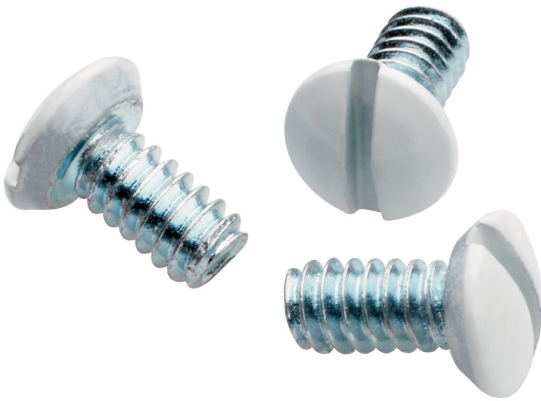

Pass and Seymour
Discontinued - Wall Plate Screws, Oval Head Milled Slot, 6x32 Thread, White | Sub 510WCC20
Part No. 510W

Oval head milled slot 1/2" long, 6x32 thread. ♦ Standard size for duplex receptacles and toggle switch wall plates. White.

Features & Benefits

Specify screws by catalog number to designate type of screw, thread, length, color or finish required.:

Screws are available by the box only.

Order by number of boxes...not by the quantity of screws.

Each box contains 100 screws.

Metal screws are available with special finishes and can be painted.

Specifications

General Info

Product Line	Pass & Seymour	Replaced by Part Number	510WCC20
Color	White	UPC Number	785007002577
Country Of Origin	United States	Application Sector	Residential/Commercial
Standard	UL Listed		