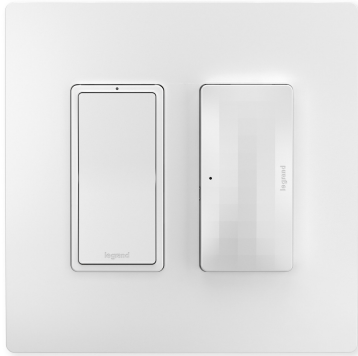

radiant Collection
radiant® Smart Switch Gateway Kit With Netatmo, White
Part No. WNRKH10WH

Smart Lighting lets you set the exact lighting you need, from anywhere, adding safety and convenience to your home. And delivering it all with unprecedented range and reliability, radiant® with Netatmo leverages leading Netatmo technology to provide an ideal solution for larger homes with many smart products.

Perfect for getting a radiant with Netatmo system started, this kit includes (1) Smart Surface-Mount Gateway (WNRH2WH) and (1) Smart Switch (WNRL10WH) with Netatmo. Screwless Wall Plates from the radiant® Collection also included.

First, the Gateway establishes a robust and dedicated mesh network that actually strengthens with every “with Netatmo” device you add. The Smart Switch then easily installs in place of an existing switch to allow advanced smart control of lights, from anywhere, through the Legrand Home + Control app. Install more Smart Switches, Dimmers and Outlets with Netatmo (up to 98 per Gateway) to expand your system to fit a home’s unique needs.

Features & Benefits

The foundation of a radiant with Netatmo solution, the surface-mount Gateway is cleverly designed to install easily beside an existing single-gang switch or outlet, no back box or network wiring required