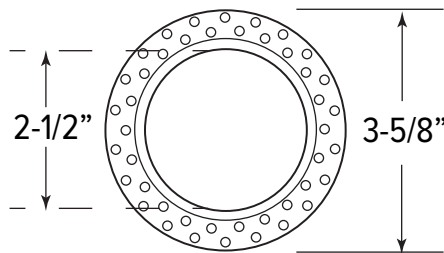

DIMENSIONS

2" Downlight Round / Square Trimless

MTRT2-5CCT-W / MTST2-5CCT-W

Ceiling Cutout Size For Hole

2" Round Fixed Downlight: $\varnothing 2\text{-}5/8"$ (67mm) round

2" Square Fixed Downlight: $2\text{-}13/16" \times 2\text{-}13/16"$ (72 x 72mm) square

2" Round Adjustable Trimless

MTRAT2-5CCT-W

Ceiling Cutout Size For Hole

2" Round Adjustable Downlight: $\varnothing 3\text{-}1/8"$ (80mm) round