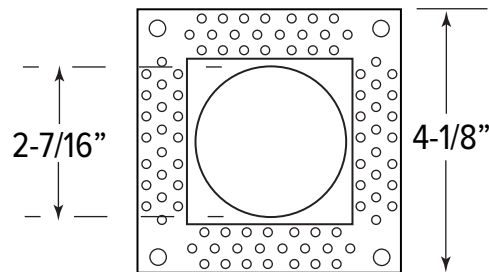

DIMENSIONS

2" Downlight Round / Square Trimless

MTRT2-5CCT-W / MTST2-5CCT-W

Ceiling Cutout Size For Hole

2" Round Fixed Downlight: $\varnothing 2\text{-}5/8"$ (67mm) round

2" Square Fixed Downlight: $2\text{-}13/16" \times 2\text{-}13/16"$ (72 x 72mm) square

2" Round Adjustable Trimless

MTRAT2-5CCT-W

Ceiling Cutout Size For Hole

2" Round Adjustable Downlight: $\varnothing 3\text{-}1/8"$ (80mm) round