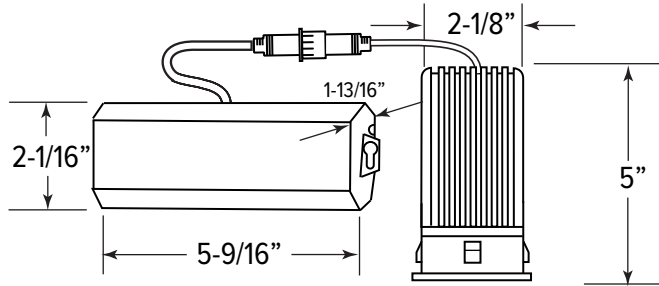

DIMENSIONS

2" Downlight Round / Square Trimless

MTRT2-5CCT-W / MTST2-5CCT-W

Ceiling Cutout Size For Hole

2" Round Fixed Downlight: $\varnothing 2\text{-}5/8"$ (67mm) round

2" Square Fixed Downlight: $2\text{-}13/16" \times 2\text{-}13/16"$ (72 x 72mm) square

2" Round Adjustable Trimless

MTRAT2-5CCT-W

Ceiling Cutout Size For Hole

2" Round Adjustable Downlight: $\varnothing 3\text{-}1/8"$ (80mm) round