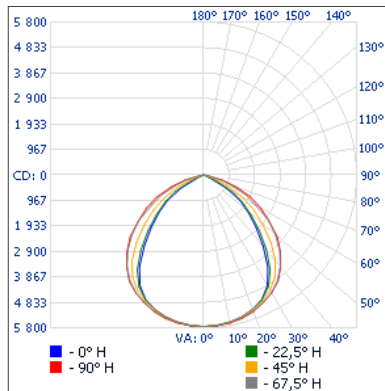

### PERFORMANCE DATA

**Watts (W):** 100  
**Volts (V):** 347-480  
**Color temperature (K)<sup>1</sup>:** 4 000  
**Lumen output (lm)<sup>2</sup>:** 13 753  
**Efficiency (lm/W):** 135  
**CRI:** 70  
**NEMA Type (HxV):** 7x6  
**Life L70 (h)<sup>3</sup>:** >60 000  
**Dimming (Yes/No):** Yes  
**Power factor:** 0.91  
**THD (%):** 12.82  
**Surge protection (kV):** 10  
**LED current (mA):** 0.5  
**Operating temp. range:** -40 °C to 40 °C

<sup>1</sup> Typical colour temperature range: +/- 5 %

<sup>2</sup> Lumen values are derived from photometric testing. Initial lumens range: +/- 10 %

<sup>3</sup> Life hours are derived from IESNA LM80-08 testing report and projected per IESNA TM-21-11 extrapolations

**DIMENSIONS**

**PHOTOMETRIC DATA<sup>1</sup>**

**68548 • FLBS-L1AM-I-40K-BR • 13 731.7 lm**

**Polar candela distribution**

**Zonal lumen summary**

Zone	Lumens	% Fixture
0-30	4 547.9	33.1%
0-40	7 426.6	54.1%
0-60	12 240.9	89.1%
60-90	1 490.7	10.9%
70-100	367.3	2.7%
90-120	0	0%
0-90	13 731.7	100%
90-180	0	0%
0-180	13 731.7	100%

**Illuminance at a distance**

	Center beam fc	Beam width
17'	19.9 fc	33.5' 51'
34'	4.97 fc	67' 102'
51'	2.21 fc	100.4' 153'
68'	1.24 fc	133.9' 204'
85'	0.8 fc	167.4' 254'
102'	0.55 fc	200.9' 305.9'

■ Vert. spread: 89.1°  
■ Horiz. spread: 112.6°