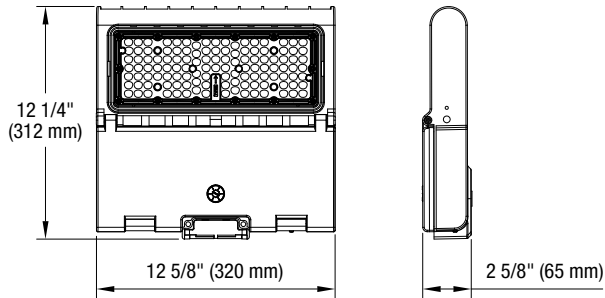

### PHYSICAL DATA

**Dimensions:** 12 1/4" x 12 5/8" x 2 5/8" (312 mm x 320 mm x 65 mm)  
**Lens material:** Polycarbonate  
**Housing material:** Aluminum die-cast  
**Finish:** Bronze

<sup>1</sup> Wall mount adapter used conjunctively with Slipfitter.

quick  
ship

LED  
fixture

dimmable  
fixture

wet  
location

IK08

ICES  
005

This lighting equipment complies with Canadian standard ICES-005 for use in commercial applications.  
 Data is based upon tests performed in a controlled environment.  
 Actual performance can vary depending on operating conditions. Specifications are subject to change without notice.

**DIMENSIONS**

**PHOTOMETRIC DATA<sup>1</sup>**

**68548 • FLBS-L1AM-I-40K-BR • 13 731.7 lm**

**Polar candela distribution**

**Zonal lumen summary**

Zone	Lumens	% Fixture
0-30	4 547.9	33.1%
0-40	7 426.6	54.1%
0-60	12 240.9	89.1%
60-90	1 490.7	10.9%
70-100	367.3	2.7%
90-120	0	0%
0-90	13 731.7	100%
90-180	0	0%
0-180	13 731.7	100%

**Illuminance at a distance**

	Center beam fc	Beam width
17'	19.9 fc	33.5' 51'
34'	4.97 fc	67' 102'
51'	2.21 fc	100.4' 153'
68'	1.24 fc	133.9' 204'
85'	0.8 fc	167.4' 254'
102'	0.55 fc	200.9' 305.9'

■ Vert. spread: 89.1°  
■ Horiz. spread: 112.6°