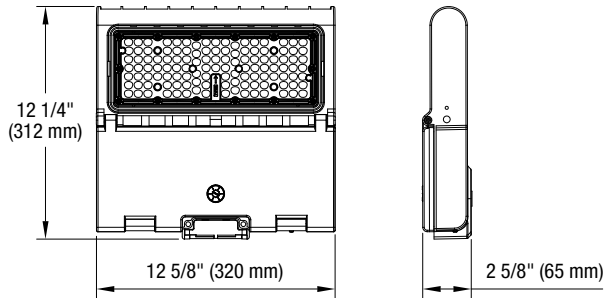

### PHYSICAL DATA

**Dimensions:** 12 1/4" x 12 5/8" x 2 5/8" (312 mm x 320 mm x 65 mm)  
**Lens material:** Polycarbonate  
**Housing material:** Aluminum die-cast  
**Finish:** Bronze

<sup>1</sup> Wall mount adapter used conjunctively with Slipfitter.

quick  
ship

LED  
fixture

dimmable  
fixture

wet  
location

IK08

ICES  
005

This lighting equipment complies with Canadian standard ICES-005 for use in commercial applications. Data is based upon tests performed in a controlled environment. Actual performance can vary depending on operating conditions. Specifications are subject to change without notice.

**DIMENSIONS**

**PHOTOMETRIC DATA<sup>1</sup>**

**68557 • FLBS-L1AM-W-5K-BR • 13 234.4 lm**

**Polar candela distribution**

**Zonal lumen summary**

Zone	Lumens	% Fixture
0-30	4 383.2	33.1%
0-40	7 157.7	54.1%
0-60	11 797.7	89.1%
60-90	1 436.8	10.9%
70-100	354.0	2.7%
90-120	0	0%
0-90	13 234.4	100%
90-180	0	0%
0-180	13 234.4	100%

**Illuminance at a distance**

Center beam fc	Beam width
17'	19.2 fc
34'	4.79 fc
51'	2.13 fc
68'	1.2 fc
85'	0.77 fc
102'	0.53 fc

Beam width	Vert. spread:	Horiz. spread:
33.5'	89.1°	112.6°
51.0'		
67.0'		
102.0'		
153.0'		
204.0'		
254.9'		
305.9'		