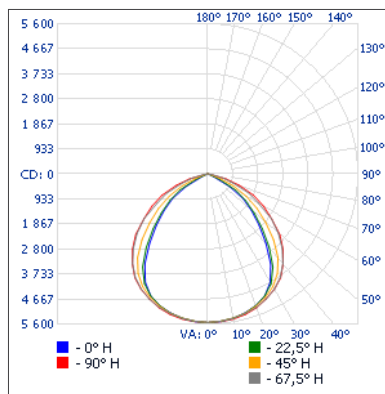

### PHYSICAL DATA

**Dimensions:** 12 1/4" x 12 5/8" x 2 5/8" (312 mm x 320 mm x 65 mm)  
**Lens material:** Polycarbonate  
**Housing material:** Aluminum die-cast  
**Finish:** Bronze

### PERFORMANCE DATA

**Watts (W):** 100  
**Volts (V):** 120-277  
**Color temperature (K)<sup>1</sup>:** 5 000  
**Lumen output (lm)<sup>2</sup>:** 13 255  
**Efficiency (lm/W):** 133  
**CRI:** 70  
**NEMA Type (HxV):** 7x6  
**Life L70 (h)<sup>3</sup>:** >60 000  
**Dimming (Yes/No):** Yes  
**Power factor:** 0.99  
**THD (%):** 5.34  
**Surge protection (kV):** 10  
**LED current (mA):** 0.87-0.38  
**Operating temp. range:** -40 °C to 40 °C

**DIMENSIONS**

**PHOTOMETRIC DATA<sup>1</sup>**

**68557 • FLBS-L1AM-W-5K-BR • 13 234.4 lm**

**Polar candela distribution**

**Zonal lumen summary**

Zone	Lumens	% Fixture
0-30	4 383.2	33.1%
0-40	7 157.7	54.1%
0-60	11 797.7	89.1%
60-90	1 436.8	10.9%
70-100	354.0	2.7%
90-120	0	0%
0-90	13 234.4	100%
90-180	0	0%
0-180	13 234.4	100%

**Illuminance at a distance**

Center beam fc	Beam width
17'	19.2 fc
34'	4.79 fc
51'	2.13 fc
68'	1.2 fc
85'	0.77 fc
102'	0.53 fc

Beam width	Vert. spread:	Horiz. spread:
33.5'	89.1°	112.6°
51.0'		
67.0'		
102.0'		
153.0'		
204.0'		
254.9'		
305.9'		