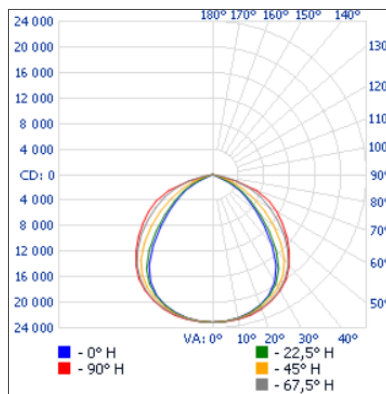

### PHYSICAL DATA

**Dimensions:** 22 3/8" x 12 5/8" x 2 3/4" (569 mm x 320 mm x 70 mm)  
**Lens material:** Polycarbonate  
**Housing material:** Aluminum die-cast  
**Finish:** Bronze

### PERFORMANCE DATA

**Watts (W):** 400  
**Volts (V):** 347-480  
**Color temperature (K)<sup>1</sup>:** 5 000  
**Lumen output (lm)<sup>2</sup>:** 58 148  
**Efficiency (lm/W):** 145  
**CRI:** 70  
**NEMA Type (HxV):** 7x6  
**Life L70 (h)<sup>3</sup>:** >60 000  
**Dimming (Yes/No):** Yes  
**Power factor:** 0.96  
**THD (%):** 7.56  
**Surge protection (kV):** 10  
**LED current (mA):** 2.09  
**Operating temp. range:** -40 °C to 40 °C

**DIMENSIONS**

**PHOTOMETRIC DATA<sup>1</sup>**

68566 • FLBX-L5AM-I-5K-BR • 58 065.1 lm

**Polar candela distribution**

**Zonal lumen summary**

Zone	Lumens	% Fixture
0-30	18 354.2	31.6%
0-40	30 088.0	51.8%
0-60	50 163.0	86.4%
60-90	7 902.1	13.6%
70-100	2 233.5	3.8%
90-120	0	0%
0-90	58 065.1	100%
90-180	0	0%
0-180	58 065.1	100%

**Illuminance at a distance**

Center beam fc	Beam width		
17'	80 fc	33.8'	58.9'
34'	20 fc	67.6'	117.8'
51'	8.88 fc	101.4'	176.8'
68'	5 fc	135.2'	235.7'
85'	3.2 fc	169.0'	294.6'
102'	2.22 fc	202.8'	353.5'