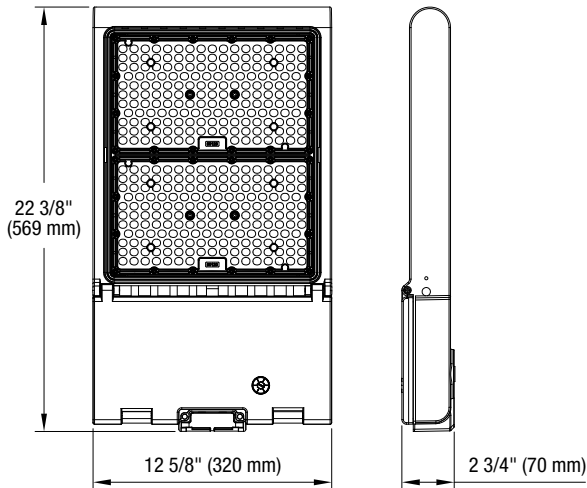

### PHYSICAL DATA

**Dimensions:** 22 3/8" x 12 5/8" x 2 3/4" (569 mm x 320 mm x 70 mm)  
**Lens material:** Polycarbonate  
**Housing material:** Aluminum die-cast  
**Finish:** Bronze

<sup>1</sup> Wall mount adapter used conjunctively with Slipfitter.

quick  
ship

LED  
fixture

dimmable  
fixture

wet  
location

IK08

ICES  
005

This lighting equipment complies with Canadian standard ICES-005 for use in commercial applications.  
 Data is based upon tests performed in a controlled environment.  
 Actual performance can vary depending on operating conditions. Specifications are subject to change without notice.

**DIMENSIONS**

**PHOTOMETRIC DATA<sup>1</sup>**

68566 • FLBX-L5AM-I-5K-BR • 58 065.1 lm

**Polar candela distribution**

**Zonal lumen summary**

Zone	Lumens	% Fixture
0-30	18 354.2	31.6%
0-40	30 088.0	51.8%
0-60	50 163.0	86.4%
60-90	7 902.1	13.6%
70-100	2 233.5	3.8%
90-120	0	0%
0-90	58 065.1	100%
90-180	0	0%
0-180	58 065.1	100%

**Illuminance at a distance**

Center beam fc	Beam width		
17'	80 fc	33.8'	58.9'
34'	20 fc	67.6'	117.8'
51'	8.88 fc	101.4'	176.8'
68'	5 fc	135.2'	235.7'
85'	3.2 fc	169.0'	294.6'
102'	2.22 fc	202.8'	353.5'