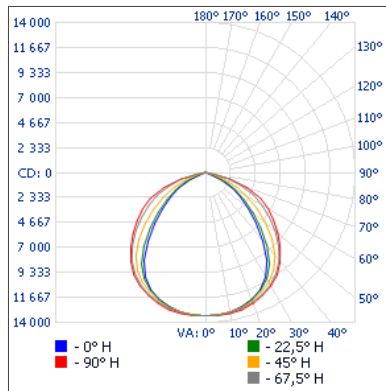

### PHYSICAL DATA

**Dimensions:** 14 3/4" x 12 5/8" x 2 5/8" (375 mm x 320 mm x 65 mm)  
**Lens material:** Polycarbonate  
**Housing material:** Aluminum die-cast  
**Finish:** Bronze

### PERFORMANCE DATA

**Watts (W):** 234  
**Volts (V):** 120-277  
**Color temperature (K)<sup>1</sup>:** 5 000  
**Lumen output (lm)<sup>2</sup>:** 34 040  
**Efficiency (lm/W):** 146  
**CRI:** 70  
**NEMA Type (HxV):** 7x7  
**Life L70 (h)<sup>3</sup>:** >60 000  
**Dimming (Yes/No):** Yes  
**Power factor:** 0.99  
**THD (%):** 6.01  
**Surge protection (kV):** 10  
**LED current (mA):** 2.191-0.947  
**Operating temp. range:** -40 °C to 40 °C

**DIMENSIONS**

**PHOTOMETRIC DATA<sup>1</sup>**

68561 • FLBM-L3AM-W-5K-BR • 33 991.8 lm

**Polar candela distribution**

**Zonal lumen summary**

Zone	Lumens	% Fixture
0-30	10 644.8	31.3%
0-40	17 462.0	51.4%
0-60	29 276.6	86.1%
60-90	4 715.3	13.9%
70-100	1 333.1	3.9%
90-120	0	0%
0-90	33 991.8	100%
90-180	0	0%
0-180	33 991.8	100%

**Illuminance at a distance**

	Center beam fc	Beam width	
17'	46.3 fc	34.5'	59.8'
34'	11.6 fc	69.0'	119.7'
51'	5.14 fc	103.5'	179.5'
68'	2.89 fc	138.0'	239.3'
85'	1.85 fc	172.5'	299.2'
102'	1.29 fc	207.0'	359.0'