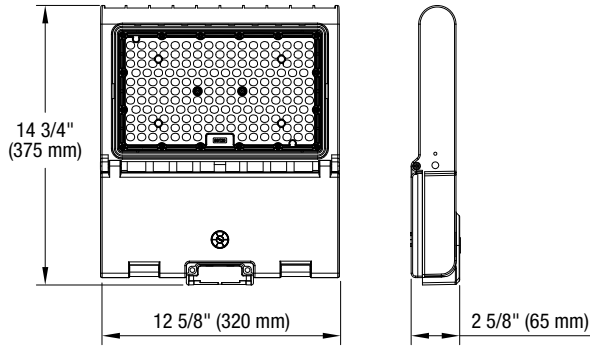

### PHYSICAL DATA

**Dimensions:** 14 3/4" x 12 5/8" x 2 5/8" (375 mm x 320 mm x 65 mm)  
**Lens material:** Polycarbonate  
**Housing material:** Aluminum die-cast  
**Finish:** Bronze

**DIMENSIONS**

**PHOTOMETRIC DATA<sup>1</sup>**

68561 • FLBM-L3AM-W-5K-BR • 33 991.8 lm

**Polar candela distribution**

**Zonal lumen summary**

Zone	Lumens	% Fixture
0-30	10 644.8	31.3%
0-40	17 462.0	51.4%
0-60	29 276.6	86.1%
60-90	4 715.3	13.9%
70-100	1 333.1	3.9%
90-120	0	0%
0-90	33 991.8	100%
90-180	0	0%
0-180	33 991.8	100%

**Illuminance at a distance**

	Center beam fc	Beam width	
17'	46.3 fc	34.5'	59.8'
34'	11.6 fc	69.0'	119.7'
51'	5.14 fc	103.5'	179.5'
68'	2.89 fc	138.0'	239.3'
85'	1.85 fc	172.5'	299.2'
102'	1.29 fc	207.0'	359.0'