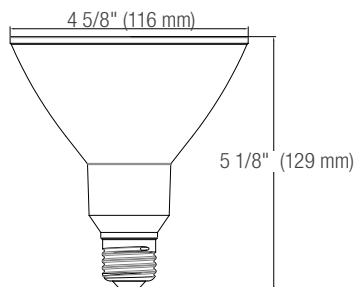

Project: _____ Type: _____

Drawn by: _____ Catalogue #: _____ Date: _____

Individual Spec Sheet

LED REFLECTORS CHOICE SERIES

PAR38

ORDERING INFORMATION

Order code: 69225
Model number: P38/S2/13W/27K/40/CHOICE/STD
UPC: 069549025561
Case quantity: 6

PHYSICAL DATA

Shape: PAR38
Base: E26
Heat sink color: White

PERFORMANCE DATA

Watts (W): 13
Volts (VAC): 120
Colour temperature (K)¹: 2 700
Lumen output (lm)²: 1 410
Efficacy (lm/W): 108
CRI: 90
Life L70 (h)³: 25 000
Dimming: Phase cut
Beam angle (°): 40
CBCP: 2 439
Power factor: 0.80
Frequency (Hz): 60
Operating temp. range: - 20 °C to 40 °C / - 4 °F to 104 °F

¹ Typical colour temperature range: +/- 5 %.
² Lumen values are derived from photometric testing. Initial lumens range: +/- 10 %.
³ Life hours are derived from IESNA LM80-08 testing report and projected per IESNA TM-21-11 extrapolations.

COMPATIBLE DIMMERS¹

Brand	Model
LUTRON	PD-5NE, DVCL-153P, CTCL-153P, DVCL-253P, AYCL-253P, DVRP-253-WH, SELV-300P
COOPER	RRD-6NA-WH, AAL06, SLC03P
LEVITON	IPL06, 6674, DSL06-1ZL, DSM10-1LZ, IPE04-1LZ, DDMX1
LEGRAND	RH703PTUTC

DIMENSIONS

dimmable

wet location

enclosed fixture

ICES 005