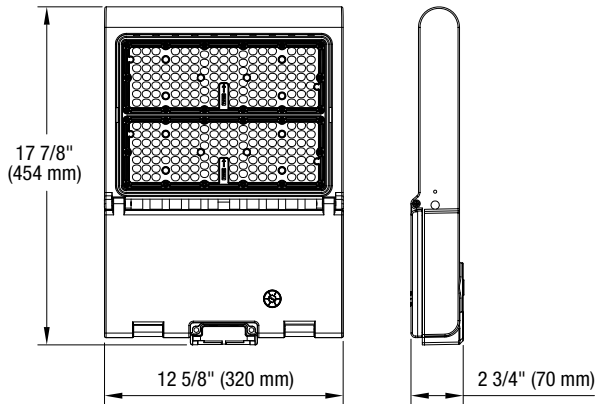

DIMENSIONS

PHOTOMETRIC DATA¹

68564 • FLBL-L4AM-I-5K-BR • 40 884.0 lm