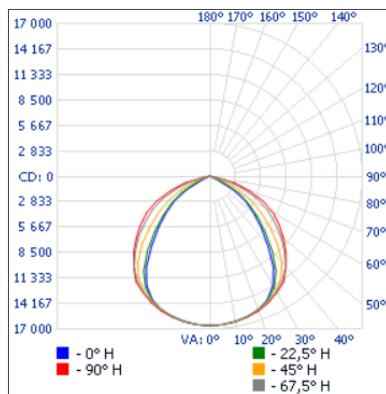

PHYSICAL DATA

Dimensions: 17 7/8" x 12 5/8" x 2 3/4" (454 mm x 320 mm x 70 mm)
Lens material: Polycarbonate
Housing material: Aluminum die-cast
Finish: Bronze

PERFORMANCE DATA

Watts (W): 283
Volts (V): 347-480
Color temperature (K)¹: 5 000
Lumen output (lm)²: 40 945
Efficiency (lm/W): 145
CRI: 70
NEMA Type (HxV): 7x6
Life L70 (h)³: >60 000
Dimming (Yes/No): Yes
Power factor: 0.91
THD (%): 16.26
Surge protection (kV): 10
LED current (mA): 1.5
Operating temp. range: -40 °C to 40 °C

¹ Typical colour temperature range: +/- 5 %

² Lumen values are derived from photometric testing. Initial lumens range: +/- 10 %

³ Life hours are derived from IESNA LM80-08 testing report and projected per IESNA TM-21-11 extrapolations

DIMENSIONS

PHOTOMETRIC DATA¹

68564 • FLBL-L4AM-I-5K-BR • 40 884.0 lm

Polar candela distribution

Zonal lumen summary

Zone	Lumens	% Fixture
0-30	13 183.8	32.2%
0-40	21 579.8	52.8%
0-60	35 777.7	87.5%
60-90	5 106.3	12.5%
70-100	1 427.2	3.5%
90-120	0	0%
0-90	40 884.0	100%
90-180	0	0%
0-180	40 884.0	100%

Illuminance at a distance

Center beam fc		Beam width	
17'	57.5 fc	33.4'	57.5'
34'	14.4 fc	66.8'	114.9'
51'	6.39 fc	100.2'	172.4'
68'	3.60 fc	133.6'	229.9'
85'	2.30 fc	167.0'	287.4'
102'	1.6 fc	200.4'	344.8'