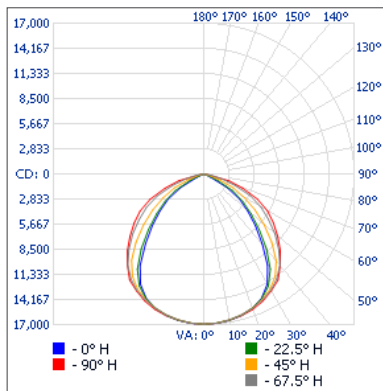

PHYSICAL DATA

Dimensions: 17 7/8" x 12 5/8" x 2 3/4" (454 mm x 320 mm x 70 mm)
Lens material: Polycarbonate
Housing material: Aluminum die-cast
Finish: Bronze

PERFORMANCE DATA

Watts (W): 300
Volts (V): 120-277
Color temperature (K)¹: 4 000
Lumen output (lm)²: 41 709
Efficiency (lm/W): 139
CRI: 70
NEMA Type (HxV): 7x6
Life L70 (h)³: >60 000
Dimming (Yes/No): Yes
Power factor: 0.99
THD (%): 5.87
Surge protection (kV): 10
LED current (mA): 2.703-1.168
Operating temp. range: -40 °C to 40 °C

¹ Typical colour temperature range: +/- 5 %

² Lumen values are derived from photometric testing. Initial lumens range: +/- 10 %

³ Life hours are derived from IESNA LM80-08 testing report and projected per IESNA TM-21-11 extrapolations

DIMENSIONS

PHOTOMETRIC DATA¹

68553 • FLBL-L4AM-W-40K-BR • 41 646.9 lm

Polar candela distribution

Zonal lumen summary

Zone	Lumens	% Fixture
0-30	13 429.8	32.2%
0-40	21 982.5	52.8%
0-60	36 445.3	87.5%
60-90	5 201.6	12.5%
70-100	1 453.8	3.5%
90-120	0	0%
0-90	41 646.9	100%
90-180	0	0%
0-180	41 646.9	100%

Illuminance at a distance

Center beam fc		Beam width	
17'	58.6 fc	33.4'	57.5'
34'	14.7 fc	66.8'	114.9'
51'	6.51 fc	100.2'	172.4'
68'	3.66 fc	133.6'	229.9'
85'	2.34 fc	167.0'	287.4'
102'	1.63 fc	200.4'	344.8'