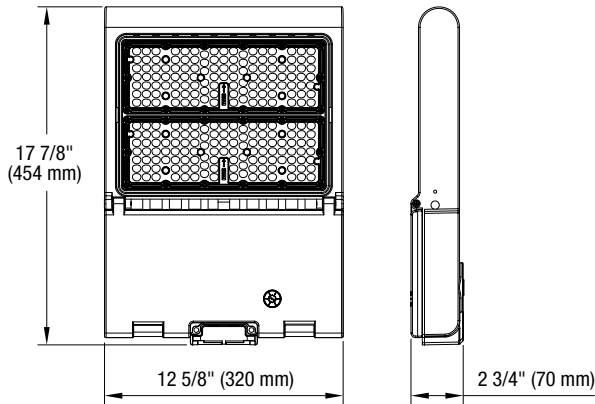

PHYSICAL DATA

Dimensions: 17 7/8" x 12 5/8" x 2 3/4" (454 mm x 320 mm x 70 mm)
Lens material: Polycarbonate
Housing material: Aluminum die-cast
Finish: Bronze

PERFORMANCE DATA

Watts (W): 300
Volts (V): 120-277
Color temperature (K)¹: 4 000
Lumen output (lm)²: 41 709
Efficiency (lm/W): 139
CRI: 70
NEMA Type (HxV): 7x6
Life L70 (h)³: >60 000
Dimming (Yes/No): Yes
Power factor: 0.99
THD (%): 5.87
Surge protection (kV): 10
LED current (mA): 2.703-1.168
Operating temp. range: -40 °C to 40 °C

¹ Wall mount adapter used conjunctively with Slipfitter.

quick
ship

LED
fixture

dimmable
fixture

wet
location

IK08

ICES
005

This lighting equipment complies with Canadian standard ICES-005 for use in commercial applications. Data is based upon tests performed in a controlled environment. Actual performance can vary depending on operating conditions. Specifications are subject to change without notice.

DIMENSIONS

PHOTOMETRIC DATA¹

68553 • FLBL-L4AM-W-40K-BR • 41 646.9 lm

Polar candela distribution

Zonal lumen summary

Zone	Lumens	% Fixture
0-30	13 429.8	32.2%
0-40	21 982.5	52.8%
0-60	36 445.3	87.5%
60-90	5 201.6	12.5%
70-100	1 453.8	3.5%
90-120	0	0%
0-90	41 646.9	100%
90-180	0	0%
0-180	41 646.9	100%

Illuminance at a distance

Center beam fc		Beam width	
17'	58.6 fc	33.4'	57.5'
34'	14.7 fc	66.8'	114.9'
51'	6.51 fc	100.2'	172.4'
68'	3.66 fc	133.6'	229.9'
85'	2.34 fc	167.0'	287.4'
102'	1.63 fc	200.4'	344.8'