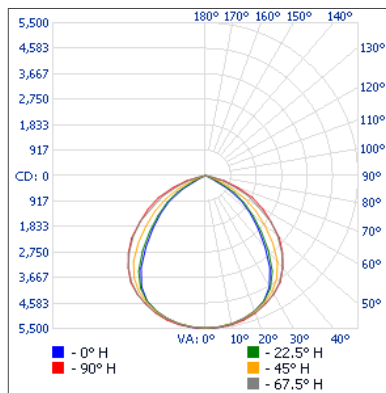

### PERFORMANCE DATA

**Watts (W):** 100  
**Volts (V):** 120-277  
**Color temperature (K)<sup>1</sup>:** 4 000  
**Lumen output (lm)<sup>2</sup>:** 13 127  
**Efficiency (lm/W):** 131  
**CRI:** 70  
**NEMA Type (HxV):** 7x6  
**Life L70 (h)<sup>3</sup>:** >60 000  
**Dimming (Yes/No):** Yes  
**Power factor:** 0.99  
**THD (%):** 5.34  
**Surge protection (kV):** 10  
**LED current (mA):** 0.87-0.38  
**Operating temp. range:** -40 °C to 40 °C

<sup>1</sup> Typical colour temperature range: +/- 5 %

<sup>2</sup> Lumen values are derived from photometric testing. Initial lumens range: +/- 10 %

<sup>3</sup> Life hours are derived from IESNA LM80-08 testing report and projected per IESNA TM-21-11 extrapolations

**DIMENSIONS**

**PHOTOMETRIC DATA<sup>1</sup>**

**68547 • FLBS-L1AM-W-40K-BR • 13 106.6 lm**

**Polar candela distribution**

**Zonal lumen summary**

Zone	Lumens	% Fixture
0-30	4 340.8	33.1%
0-40	7 088.6	54.1%
0-60	11 683.8	89.1%
60-90	1 422.9	10.9%
70-100	350.6	2.7%
90-120	0	0%
0-90	13 106.6	100%
90-180	0	0%
0-180	13 106.6	100%

**Illuminance at a distance**

	Center beam fc	Beam width
17'	19.0 fc	33.5' 51.0'
34'	4.75 fc	67.0' 102.0'
51'	2.11 fc	100.4' 153.0'
68'	1.19 fc	133.9' 204.0'
85'	0.76 fc	167.4' 254.9'
102'	0.53 fc	200.9' 305.9'