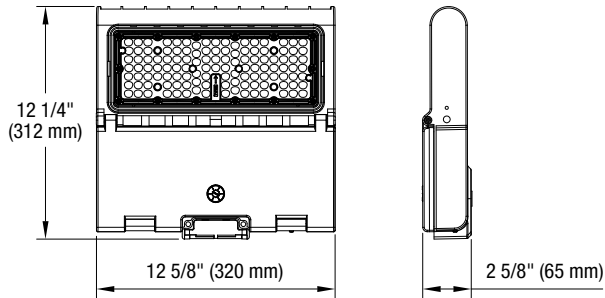

### PHYSICAL DATA

**Dimensions:** 12 1/4" x 12 5/8" x 2 5/8" (312 mm x 320 mm x 65 mm)  
**Lens material:** Polycarbonate  
**Housing material:** Aluminum die-cast  
**Finish:** Bronze

<sup>1</sup> Wall mount adapter used conjunctively with Slipfitter.

quick  
ship

LED  
fixture

dimmable  
fixture

wet  
location

IK08

ICES  
005

This lighting equipment complies with Canadian standard ICES-005 for use in commercial applications. Data is based upon tests performed in a controlled environment. Actual performance can vary depending on operating conditions. Specifications are subject to change without notice.

**DIMENSIONS**

**PHOTOMETRIC DATA<sup>1</sup>**

**68547 • FLBS-L1AM-W-40K-BR • 13 106.6 lm**

**Polar candela distribution**

**Zonal lumen summary**

Zone	Lumens	% Fixture
0-30	4 340.8	33.1%
0-40	7 088.6	54.1%
0-60	11 683.8	89.1%
60-90	1 422.9	10.9%
70-100	350.6	2.7%
90-120	0	0%
0-90	13 106.6	100%
90-180	0	0%
0-180	13 106.6	100%

**Illuminance at a distance**

	Center beam fc	Beam width
17'	19.0 fc	33.5' 51.0'
34'	4.75 fc	67.0' 102.0'
51'	2.11 fc	100.4' 153.0'
68'	1.19 fc	133.9' 204.0'
85'	0.76 fc	167.4' 254.9'
102'	0.53 fc	200.9' 305.9'