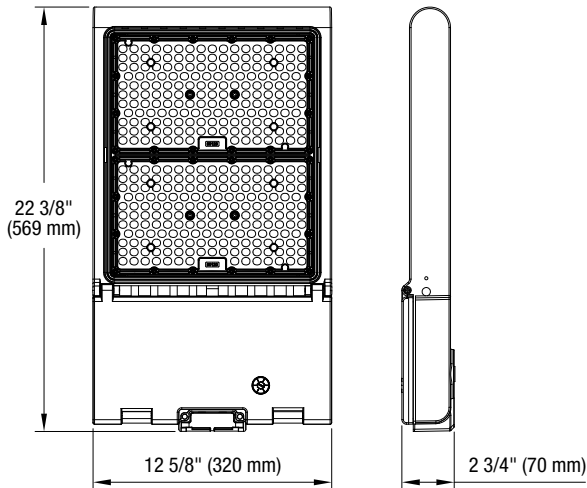

PHYSICAL DATA

Dimensions: 22 3/8" x 12 5/8" x 2 3/4" (569 mm x 320 mm x 70 mm)
Lens material: Polycarbonate
Housing material: Aluminum die-cast
Finish: Bronze

PERFORMANCE DATA

Watts (W): 400
Volts (V): 347-480
Color temperature (K)¹: 4 000
Lumen output (lm)²: 57 654
Efficiency (lm/W): 144
CRI: 70
NEMA Type (HxV): 7x6
Life L70 (h)³: >60 000
Dimming (Yes/No): Yes
Power factor: 0.96
THD (%): 7.56
Surge protection (kV): 10
LED current (mA): 2.09
Operating temp. range: -40 °C to 40 °C

¹ Wall mount adapter used conjunctively with Slipfitter.

quick
ship

LED
fixture

dimmable
fixture

wet
location

IK08

ICES
005

This lighting equipment complies with Canadian standard ICES-005 for use in commercial applications. Data is based upon tests performed in a controlled environment. Actual performance can vary depending on operating conditions. Specifications are subject to change without notice.

DIMENSIONS

PHOTOMETRIC DATA¹

68556 • FLBX-L5AM-I-40K-BR • 57 571.9 lm

Polar candela distribution

Zonal lumen summary

Zone	Lumens	% Fixture
0-30	18 198.2	31.6%
0-40	29 832.4	51.8%
0-60	49 736.9	86.4%
60-90	7 835.0	13.6%
70-100	2 214.6	3.8%
90-120	0	0%
0-90	57 571.9	100%
90-180	0	0%
0-180	57 571.9	100%

Illuminance at a distance

Center beam fc		Beam width	
17'	79.3 fc	33.8'	58.9'
34'	19.8 fc	67.6'	117.8'
51'	8.81 fc	101.4'	176.8'
68'	4.95 fc	135.2'	235.7'
85'	3.17 fc	169.0'	294.6'
102'	2.2 fc	202.8'	353.5'