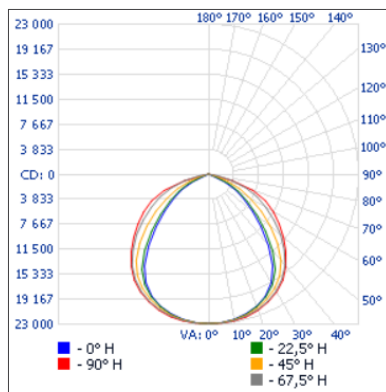

PHYSICAL DATA

Dimensions: 22 3/8" x 12 5/8" x 2 3/4" (569 mm x 320 mm x 70 mm)
Lens material: Polycarbonate
Housing material: Aluminum die-cast
Finish: Bronze

PERFORMANCE DATA

Watts (W): 400
Volts (V): 347-480
Color temperature (K)¹: 4 000
Lumen output (lm)²: 57 654
Efficiency (lm/W): 144
CRI: 70
NEMA Type (HxV): 7x6
Life L70 (h)³: >60 000
Dimming (Yes/No): Yes
Power factor: 0.96
THD (%): 7.56
Surge protection (kV): 10
LED current (mA): 2.09
Operating temp. range: -40 °C to 40 °C

¹ Typical colour temperature range: +/- 5 %

² Lumen values are derived from photometric testing. Initial lumens range: +/- 10 %

³ Life hours are derived from IESNA LM80-08 testing report and projected per IESNA TM-21-11 extrapolations

DIMENSIONS

PHOTOMETRIC DATA¹

68556 • FLBX-L5AM-I-40K-BR • 57 571.9 lm

Polar candela distribution

Zonal lumen summary

Zone	Lumens	% Fixture
0-30	18 198.2	31.6%
0-40	29 832.4	51.8%
0-60	49 736.9	86.4%
60-90	7 835.0	13.6%
70-100	2 214.6	3.8%
90-120	0	0%
0-90	57 571.9	100%
90-180	0	0%
0-180	57 571.9	100%

Illuminance at a distance

Center beam fc		Beam width	
17'	79.3 fc	33.8'	58.9'
34'	19.8 fc	67.6'	117.8'
51'	8.81 fc	101.4'	176.8'
68'	4.95 fc	135.2'	235.7'
85'	3.17 fc	169.0'	294.6'
102'	2.2 fc	202.8'	353.5'