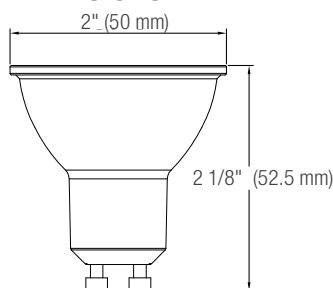

Project: _____

Type: _____

Drawn by: _____ Catalogue #: _____

Date: _____

Individual Spec Sheet

LED REFLECTORS CHOICE SERIES

MR16-GU10

ORDERING INFORMATION

Order code: 69231
Model number: GU10/S2/6.5W/30K/40/CHOICE/STD
UPC: 069549025622
Case quantity: 24

PHYSICAL DATA

Shape: MR16
Base: GU10
Heat sink color: White

PERFORMANCE DATA

Watts (W): 6.5
Volts (VAC): 120
Colour temperature (K)¹: 3 000
Lumen output (lm)²: 589
Efficacy (lm/W): 98
CRI: 80
Life L70 (h)³: 25 000
Dimming: Phase cut
Beam angle (°): 40
CBCP: 851
Power factor: 0.80
Frequency (Hz): 60
Operating temp. range: - 20 °C to 40 °C / - 4 °F to 104 °F

¹ Typical colour temperature range: +/- 5 %.

COMPATIBLE DIMMERS¹

Brand	Model
LUTRON	PD-6WCL, DVCL-153P, CTCL-153P, DVCL-253P, AYCL-253P, DVRP-253-WH, SELV-300P, MACL-153P
COOPER	RRD-6NA-WH, AAL06
LEVITON	IPL06, 6674, DSL06-1ZL, DSM10-1LZ, IPE04-1LZ, DDMX1

DIMENSIONS

3 yrs
warranty

6
dimmable damp
location

enclosed
fixture

ICES
005

RoHS

cUL us

FC

ENERGY STAR