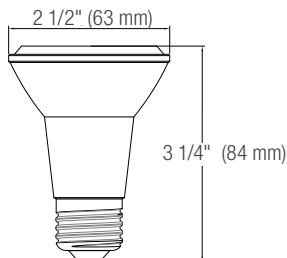

Project: _____ Type: _____

Drawn by: _____ Catalogue #: _____ Date: _____

Individual Spec Sheet

LED REFLECTORS CHOICE SERIES

PAR20

ORDERING INFORMATION

Order code: 69211
Model number: P20/S2/6.5W/40K/40/CHOICE/STD
UPC: 069549025424
Case quantity: 12

PHYSICAL DATA

Shape: PAR20
Base: E26
Heat sink color: White

PERFORMANCE DATA

Watts (W): 6.5
Volts (VAC): 120
Colour temperature (K): 4 000
Lumen output (lm)²: 575
Efficacy (lm/W): 115
CRI: 90
Life L70 (h)³: 25 000
Dimming: Phase cut
Beam angle (°): 40
CBCP: 1 100
Power factor: 0.90
Frequency (Hz): 60
Operating temp. range: - 20 °C to 40 °C / - 4 °F to 104 °F

¹ Typical colour temperature range: +/- 5 %
² Lumen values are derived from photometric testing. Initial lumens range: +/- 10 %
³ Life hours are derived from IESNA LM80-08 testing report and projected per IESNA TM-21-11 extrapolations.

COMPATIBLE DIMMERS¹

Brand	Model
LUTRON	PD-5NE, PD-6WCL, DVCL-153P, CTCL-153P, DVCL-253P, AYCL-253P, DVRP-253-WH, SELV-300P, MACL-153P
COOPER	AAL06, RRD-6NA-WH
LEVITON	IPL06, 6674, DSL06-1LZ, DSM10-1LZ, DDMX1
LUTRON	RH703PTUTC

DIMENSIONS

3 yrs warranty **66** dimmable wet location

enclosed fixture ICES 005

RoHS **FC**