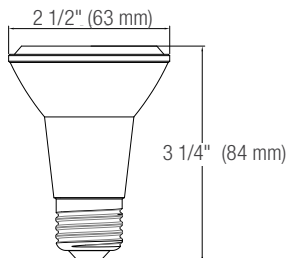

Project: _____ Type: _____

Drawn by: _____ Catalogue #: _____ Date: _____

Individual Spec Sheet

LED REFLECTORS CHOICE SERIES

PAR20

ORDERING INFORMATION

Order code: 69210
Model number: P20/S2/6.5W/40K/25/CHOICE/STD
UPC: 069549025417
Case quantity: 12

PHYSICAL DATA

Shape: PAR20
Base: E26
Heat sink color: White

PERFORMANCE DATA

Watts (W): 6.5
Volts (VAC): 120
Colour temperature (K): 4 000
Lumen output (lm)²: 575
Efficacy (lm/W): 115
CRI: 90
Life L70 (h)³: 25 000
Dimming: Phase cut
Beam angle (°): 25
CBCP: 2 070
Power factor: 0.90
Frequency (Hz): 60
Operating temp. range: - 20 °C to 40 °C / - 4 °F to 104 °F

¹ Typical colour temperature range: +/- 5 %
² Lumen values are derived from photometric testing. Initial lumens range: +/- 10 %
³ Life hours are derived from IESNA LM80-08 testing report and projected per IESNA TM-21-11 extrapolations.

COMPATIBLE DIMMERS¹

Brand	Model
LUTRON	PD-5NE, PD-6WCL, DVCL-153P, CTCL-153P, DVCL-253P, AYCL-253P, DVRP-253-WH, SELV-300P, MACL-153P
COOPER	AAL06, RRD-6NA-WH
LEVITON	IPL06, 6674, DSL06-1LZ, DSM10-1LZ, DDMX1
LUTRON	RH703PTUTC

DIMENSIONS

3 yrs warranty **66** dimmable wet location

enclosed fixture ICES 005

RoHS **FC**