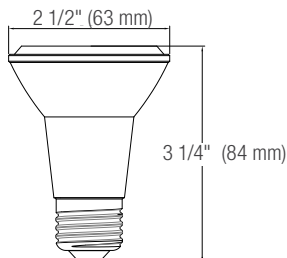

Project: _____ Type: _____

Drawn by: _____ Catalogue #: _____ Date: _____

Individual Spec Sheet

LED REFLECTORS CHOICE SERIES

PAR20

ORDERING INFORMATION

Order code: 69209
Model number: P20/S2/6.5W/30K/40/CHOICE/STD
UPC: 069549025400
Case quantity: 12

PHYSICAL DATA

Shape: PAR20
Base: E26
Heat sink color: White

PERFORMANCE DATA

Watts (W): 6.5
Volts (VAC): 120
Colour temperature (K): 3 000
Lumen output (lm): 554
Efficacy (lm/W): 111
CRI: 90
Life L70 (h): 25 000
Dimming: Phase cut
Beam angle (°): 40
CBCP: 1 031
Power factor: 0.90
Frequency (Hz): 60
Operating temp. range: - 20 °C to 40 °C / - 4 °F to 104 °F

¹ Typical colour temperature range: +/- 5 %.

COMPATIBLE DIMMERS¹

Brand	Model
LUTRON	PD-5NE, PD-6WCL, DVCL-153P, CTCL-153P, DVCL-253P, AYCL-253P, DVRP-253-WH, SELV-300P, MACL-153P
COOPER	AAL06, RRD-6NA-WH
LEVITON	IPL06, 6674, DSL06-1LZ, DSM10-1LZ, DDMX1
LUTRON	RH703PTUTC

DIMENSIONS

3 yrs
warranty

dimmable

66

wet location

enclosed
fixture

ICES
005

RoHS

cUL us

FC