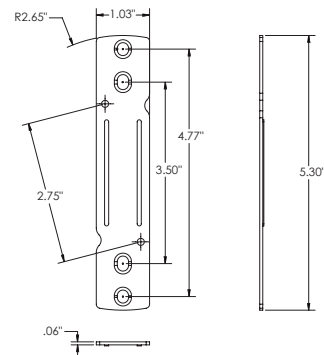

	3-1/2" Octagon Box Steel	4" Drawn Octagon 1-1/2" Deep Steel	3-1/2" Drawn Round Ceiling Pan Steel / Old Work	4" Round Plastic / New York	4" Drawn Round Ceiling Pan Steel	4" Round Plastic / New Work	4" Dia. Ceiling Box With Bar Plastic / New York
Exterior LXWXH	3.2" x 3.2" x 1.55"	3.54" x 3.54" x 1.55"	3.38" Rd. x 0.5" Dep.	4" Dia. x 2.3"	4" Dia. x 0.5" Dep.	4" Dia. x 2.375"	14.5" x 4.5" x 4"
Mounting Dimension	2.75"	3.5"	2.75"	2.75" / 3.5"	3.5"	2.75" / 3.5"	2.75" / 3.5"
Fixture	JSBT 6IN	JSBT 6IN	JSBT 6IN	JSBT 6IN	JSBT 6IN	JSBT 6IN	JSBT 6IN

	4" Square Box	WiringPro 4" Square Box	Iberville 4" Octagonal Box
Exterior LXWXH	4" x 4" x 1.5"	4" X 4" X 1.5"	4" x 4" x 1.5"
Mounting Dimension	4"	4"	4"
Fixture	JSBT 4IN	JSBT 4IN	JSBT 4IN

Canadian 4IN J-Box Bracket

Dimensions

	Width	Depth	Lens Opening
JSBT 6IN	8.39	1.34	5.35

All dimensions are in inches