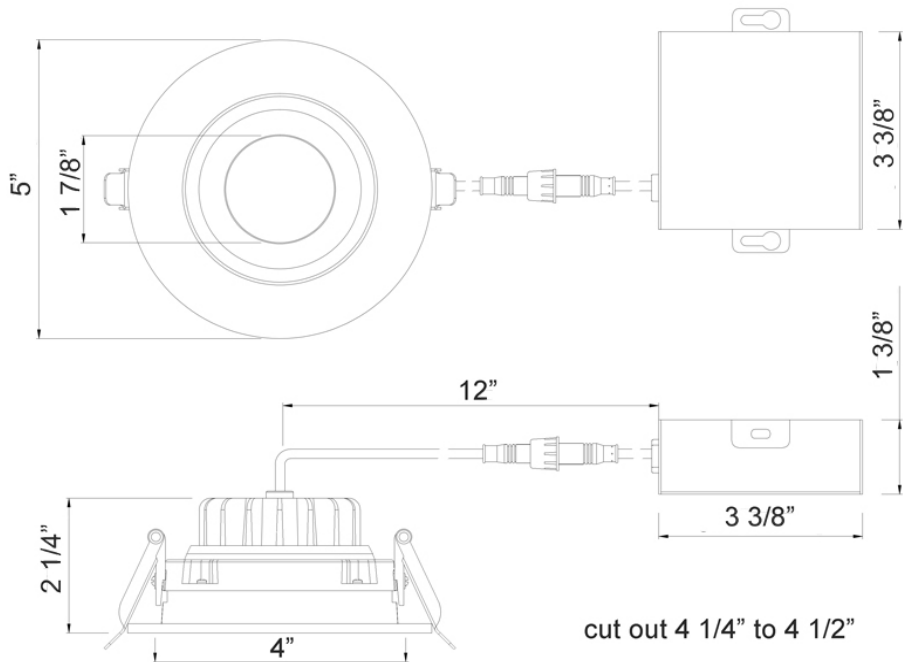

Type IC, Wet Location & Air-Tight

DESCRIPTION

4" Round Recessed Gimbal LED fixture
 Regressed optics with low glare
 Adjustable 20° each direction and with 360° rotation

FEATURES & BENEFITS

3 light options - 3000K, 5CCT selectable, Dim to Warm 3000K-1800K
CRI 90+ for true color rendering
2 1/4" Deep - fits in limited ceiling space
Type IC Rated - no housing required
Fast & Easy to install - save on labor
Driver Inside Connection Box - no junction box needed

DIMENSIONS ID 4" OD 5" Cut Out 4 1/4" to 4 1/2"

ORDERING GUIDE

model	light color	trim color
AD-LED-4-S12W-3K-WH-LREY	3000K	White
AD-LED-4-S12W-5CCT-WH-LREY	5CCT selectable	White
AD-LED-4-S12W-5CCT-BK-LREY	5CCT selectable	Black
AD-LED-4-S12W-DTW-WH-LREY	Dim to Warm 3018K	White
AD-LED-4-S12W-DTW-BK-LREY	Dim to Warm 3018K	Black

Single light color in stock 3000K round white trim
 Other options available by custom order MOQ 500 pcs

AD-LED-4-S12W-xx-xx-LREY

4" Round Venus Adjustable Recessed LED 12W

Project: _____
 Location: _____
 Model: _____ Qty: _____
 Notes: _____

[13" Long Flanged Rough-In Plate model # MP4](#)

[4 1/8" Hole Flanged with Hanger Bars model # FRP4](#)

[Jumper Cable 10 ft model # JC-10](#)

[White model # GR4 Black model # GR4-BK](#)

COMPLIANCE

**Type IC
Air-Tight**