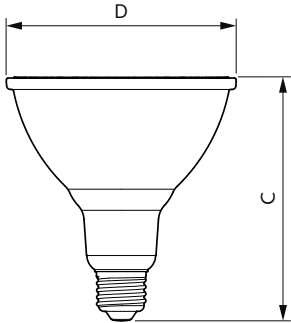

LED PAR38

13PAR38/LED/930/F40/DIM/GULW/T20 6/1FB

Philips LED spots with a single optic beam, provide a clean beam that's free from shadows with beam angles from 15 and 40 degrees to suit every general lighting application.

Product data

General Information		Starting Time (Nom)	
Cap-Base	E26 [Single Contact Medium Screw]		0.5 s
Nominal lifetime	25,000 hour(s)	Warm-up time to 60% light	0.5 s
Switching Cycle	50,000	Power Factor (Fraction)	0.9
Lighting Technology	LED	Voltage (Nom)	120 V
Light Technical		Temperature	
Color Code	930 [CCT of 3000K]	T-Case Maximum (Nom)	75 °C
Beam Angle (Nom)	40 degree(s)	Controls and Dimming	
Luminous Flux	1,200 lumen	Dimmable	Only with specific dimmers
Luminous Intensity (Nom)	2,500 cd	Mechanical and Housing	
Color Designation	White (WH)	Bulb Finish	Clear
Correlated Color Temperature (Nom)	3000 K	Bulb Material	Glass
Luminous Efficacy (rated) (Nom)	92.00 lm/W	Bulb Shape	PAR38 [PAR 4.75 inch/121mm]
Color Consistency	<4	Approval and Application	
Color rendering index (CRI)	90	Suitable For Accent Lighting	Yes
LLMF At End Of Nominal Lifetime (Nom)	70 %	Energy Certifications	Energy Star
		EU RoHS compliant	Yes
Operating and Electrical		Product Data	
Line Frequency	50 to 60 Hz	Order product name	13PAR38/LED/930/F40/DIM/GULW/T20
Input Frequency	50 to 60 Hz		6/1FB
Power Consumption	13 W		
Lamp Current (Nom)	120 mA		
Wattage Equivalent	120 W		

Dimensional drawing

Product	D	C
13PAR38/LED/930/F40/DIM/GULW/T20 6/1FB	122 mm	129 mm

Photometric data

Light Distribution Diagram - 13PAR38/LED/930/F40/DIM/GULW/T20 6/1FB

Spectral Power Distribution Colour - 13PAR38/LED/930/F40/DIM/GULW/T20 6/1FB