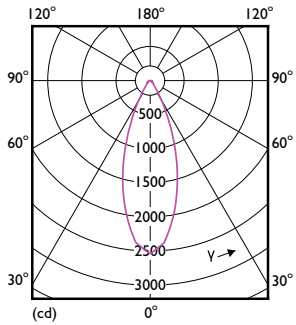

Product data

General Information		Starting Time (Nom)	
Cap-Base	E26 [Single Contact Medium Screw]		0.5 s
Nominal lifetime	25,000 hour(s)	Warm-up time to 60% light	0.5 s
Switching Cycle	50,000	Power Factor (Fraction)	0.9
Lighting Technology	LED	Voltage (Nom)	120 V
Light Technical		Temperature	
Color Code	930 [CCT of 3000K]	T-Case Maximum (Nom)	75 °C
Beam Angle (Nom)	40 degree(s)	Controls and Dimming	
Luminous Flux	1,200 lumen	Dimmable	Only with specific dimmers
Luminous Intensity (Nom)	2,500 cd	Mechanical and Housing	
Color Designation	White (WH)	Bulb Finish	Clear
Correlated Color Temperature (Nom)	3000 K	Bulb Material	Glass
Luminous Efficacy (rated) (Nom)	92.00 lm/W	Bulb Shape	PAR38 [PAR 4.75 inch/121mm]
Color Consistency	<4	Approval and Application	
Color rendering index (CRI)	90	Suitable For Accent Lighting	Yes
LLMF At End Of Nominal Lifetime (Nom)	70 %	Energy Certifications	Energy Star
		EU RoHS compliant	Yes
Operating and Electrical		Product Data	
Line Frequency	50 to 60 Hz	Order product name	13PAR38/LED/930/F40/DIM/GULW/T20
Input Frequency	50 to 60 Hz		6/1FB
Power Consumption	13 W		
Lamp Current (Nom)	120 mA		
Wattage Equivalent	120 W		

Dimensional drawing

Product	D	C
13PAR38/LED/930/F40/DIM/GULW/T20 6/1FB	122 mm	129 mm

Photometric data

Light Distribution Diagram - 13PAR38/LED/930/F40/DIM/GULW/T20 6/1FB

Spectral Power Distribution Colour - 13PAR38/LED/930/F40/DIM/GULW/T20 6/1FB