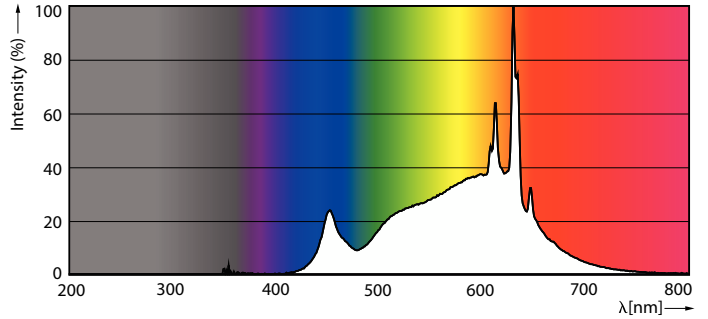

Product data

General Information		Starting Time (Nom)	
Cap-Base	E26 [Single Contact Medium Screw]		0.5 s
Nominal lifetime	25,000 hour(s)	Warm-up time to 60% light	0.5 s
Switching Cycle	50,000	Power Factor (Fraction)	0.9
Lighting Technology	LED	Voltage (Nom)	120 V
Light Technical		Temperature	
Color Code	930 [CCT of 3000K]	T-Case Maximum (Nom)	75 °C
Beam Angle (Nom)	40 degree(s)	Controls and Dimming	
Luminous Flux	1,200 lumen	Dimmable	Only with specific dimmers
Luminous Intensity (Nom)	2,500 cd	Mechanical and Housing	
Color Designation	White (WH)	Bulb Finish	Clear
Correlated Color Temperature (Nom)	3000 K	Bulb Material	Glass
Luminous Efficacy (rated) (Nom)	92.00 lm/W	Bulb Shape	PAR38 [PAR 4.75 inch/121mm]
Color Consistency	<4	Approval and Application	
Color rendering index (CRI)	90	Suitable For Accent Lighting	Yes
LLMF At End Of Nominal Lifetime (Nom)	70 %	Energy Certifications	Energy Star
		EU RoHS compliant	Yes
Operating and Electrical		Product Data	
Line Frequency	50 to 60 Hz	Order product name	13PAR38/LED/930/F40/DIM/GULW/T20
Input Frequency	50 to 60 Hz		6/1FB
Power Consumption	13 W		
Lamp Current (Nom)	120 mA		
Wattage Equivalent	120 W		

Dimensional drawing

Product	D	C
13PAR38/LED/930/F40/DIM/GULW/T20 6/1FB	122 mm	129 mm

Photometric data

Light Distribution Diagram - 13PAR38/LED/930/F40/DIM/GULW/T20 6/1FB

Spectral Power Distribution Colour - 13PAR38/LED/930/F40/DIM/GULW/T20 6/1FB