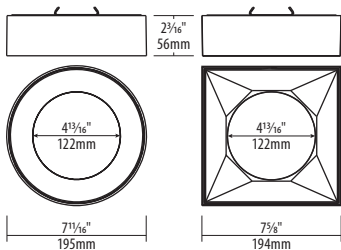

SHADE MINI

6" SHADE MINI LED Light, 840-1120 Lumens, 13-15 Watt, Color Selectable

Commercial Lighting

Job Information		
Project Name		Type
Location		
Quantity		Date
Contact/Phone		
Notes		

Features

Body

Durable airtight aluminum body with twist-and-lock, 2-tone, dead front trim/baffle. Available in a variety of color/finish combinations.

LED Characteristics

This general application light fixture features a 13 or 15 watt LED module that maintains uniform intensity producing up to 985 lumens (for 13W) and up to 1120 lumens (for 15W); with a typical CRI of 90. Below the ceiling CCT select switch 2700 K (default) - 5000 K color temperature control.

Dimming

100%-10% dimming capability. The 13W is compatible with industry standard forward/reverse phase dimmers, TRIAC/ELV dimmers. The 15W is 0-10V only. For compatible dimmers, visit www.liteline.com/SHADEMINI

Beam Spread

The fixture lens provides 100° beam spread.

Mounting

13W can be mounted to an industry standard 3.5"/4" octagon box (JBox / standard slab box) with minimum depth of 1.5" (40mm) via mounting holes or a compatible 6" recessed can via retrofit kit (sold separately). 15W mounts to industry standard 4" octagon box only.

Compatible Recessed Housings

- RF601CAT series
- RF602ICAT series

LED Driver

Built-in on board driver with 120V AC input for 13W, 120-277V AC for 15W model.

Quick Connect push-in terminals

"Quick connect" push-in terminals for fast and easy wiring.

Operating Temperature

-30°C~45°C (-22°F~113°F)

Environment

- Suitable for wet locations.
- Fire-rated when used in a fire-rated octagon box.
- Indoor/Outdoor rated.

SPECIFICATION