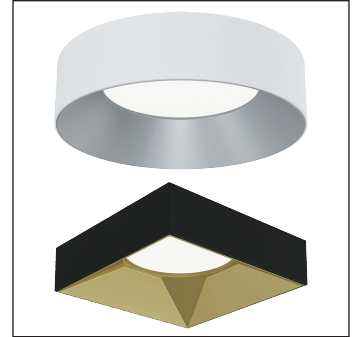

Beam Spread

The fixture lens provides 100° beam spread.

Mounting

13W can be mounted to an industry standard 3.5"/4" octagon box (JBox / standard slab box) with minimum depth of 1.5" (40mm) via mounting holes or a compatible 6" recessed can via retrofit kit (sold separately). 15W mounts to industry standard 4" octagon box only.

Compatible Recessed Housings

- RF601CAT series
- RF602ICAT series

LED Driver

Built-in on board driver with 120V AC input for 13W, 120-277V AC for 15W model.

Quick Connect push-in terminals

"Quick connect" push-in terminals for fast and easy wiring.

Operating Temperature

-30°C~45°C (-22°F~113°F)

Environment

- Suitable for wet locations.
- Fire-rated when used in a fire-rated octagon box.
- Indoor/Outdoor rated.

SPECIFICATION

Application	Recessed / Surface-mount Downlight
Approved Location	Wet
Beam Angle	100°
CCT	2700 K / 3000 K / 3500 K / 4000 K / 5000 K
Certification	cETLus
Color options (Trim)	Black / White
Color options (Baffle)	Black / White / Specular / Semi-Specular / Matte Gold
CRI	90+
Dimming	Yes
Dimming Tech	Forward/Reverse phase / TRIAC/ELV or 0-10V
Energy Star	Yes, 13W only
Input	120V, 60Hz or 120-277V
LM79	Yes
LM80	Yes
Lumens	13W: up to 985 15W: up to 1120
Lumens per Watt	Up to 78
Power Factor	0.9
Projected Life	70% @ 50,000 hrs
Title 24	Yes, 13W only
Warranty	5-Year
Wattage	13W / 15W

CCT	Lumens	
	13W	15W
2700 K	840	1010
3000 K	895	1045
3500 K	945	1105
4000 K	985	1120
5000 K	950	1065

Description

The 6" SHADE MINI is a 13 watt 6" round downlight for retrofit application onto existing 6" recessed housings or 3.5"/4" octagon box. It is a high-performance, easy to install residential grade downlight solution that offers good light output, energy-efficiency and streamlined design. Suitable for wet locations.