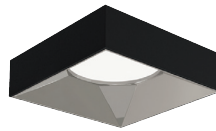

Black / Specular