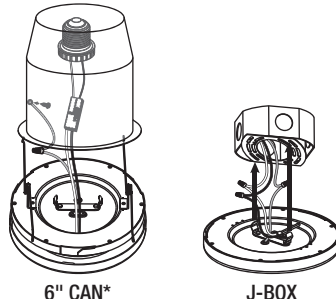

Mounting Options

* Retrofit Kit sold separately (P-SLMT6-6CAN).

Ordering Guide

SH-F6I	Form	Style	Trim Color	Baffle Color	Retrofit Kit	Option
	Leave blank for round S: Square	C: Closed	B: Black W: White	B: Black G: Gold S: Specular SS: Semi-Specular W: White	Leave blank for 3.5"/4" J-box installation RK: Retrofit Kit (6" Can Accessories)¹	Leave blank for 120V, TRIAC/ELV (13W) 2: 120-277VAC, 0-10V (15W)

Highlighted option denotes QuickShip.

Notes:

* Title 24 and Energy star is only available for 13W model. ¹ Compatible only with 120V TRIAC/ELV.

QuickShip option is available on orders of 100 pieces or less, and will ship within 2 business days. Options must be selected from highlighted QuickShip section to qualify. Accessories are sold separately. For additional options please consult your Liteline representative.

Due to our continued efforts to improve our products, product specifications are subject to change without notice.