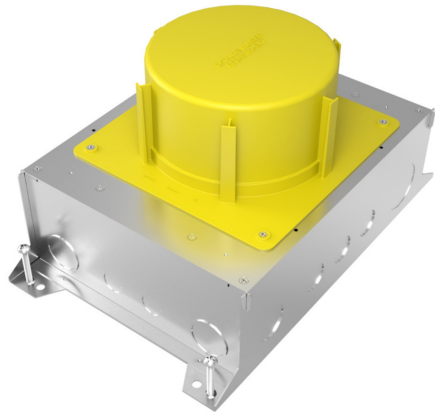

**Wiremold**  
**RFBA Four-Inch Large Round Extension Ring**  
Part No. RFBA610C4EXT

Your go-to floor box just got better. Resource RFB Series Floor Boxes are designed for maximum efficiency throughout an entire building, bringing versatile recessed activations for power and data services to open space areas or directly to workstations. No matter what size you choose, components and accessories work across the entire line interchangeably. Simply mix-and-match as needed for your project. Improved wire and cable routing makes wire pulling much easier in adjacent compartments and around corners. Available in 2-, 4-, 6- and 10-gang models with a variety of covers, colors and profiles.\* Installs in tile, stone, carpet, terrazzo, wood and polished concrete. Perfect for many applications, including schools, financial institutions, commercial office buildings, hospitality and residential.

## Features & Benefits

Allows for deeper pours

High visibility yellow

Height adjustment up to 4 inches