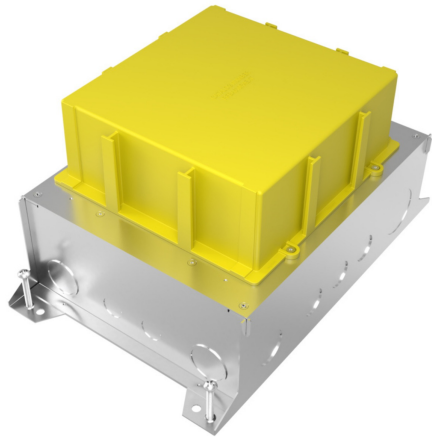

Wiremold
RFBA Four-Inch Large Rectangular Extension Ring
 Part No. RFBA610R4EXT

Your go-to floor box just got better. Resource RFB Series Floor Boxes are designed for maximum efficiency throughout an entire building, bringing versatile recessed activations for power and data services to open space areas or directly to workstations. No matter what size you choose, components and accessories work across the entire line interchangeably. Simply mix-and-match as needed for your project. Improved wire and cable routing makes wire pulling much easier in adjacent compartments and around corners. Available in 2-, 4-, 6- and 10-gang models with a variety of covers, colors and profiles.* Installs in tile, stone, carpet, terrazzo, wood and polished concrete. Perfect for many applications, including schools, financial institutions, commercial office buildings, hospitality and residential.

Features & Benefits

Allows for deeper pours

High visibility yellow

Height adjustment up to 4 inches

Specifications

General Info

Product Line	Wiremold	Color	Yellow
UPC Number	786564105558	Country Of Origin	United States
Application Sector	Commercial	Standard	cULus Listed Metallic Outlet Boxes: File E2961 Guide QCIT, Meets Article 314.27(C) of NEC.
Type	Floor Box		