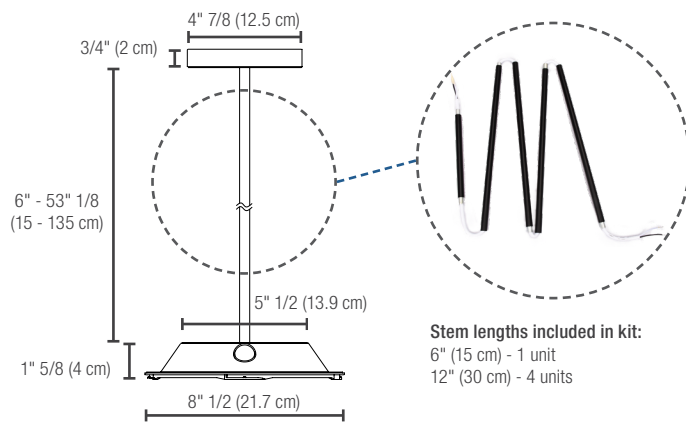

Project: _____ Type: _____

Drawn by: _____ Catalogue #: _____ Date: _____

Individual Spec Sheet

STEM SUSPENSION KIT FOR MULTI-MOUNT EDGELIT LED CEILING LUMINAIRE

ORDERING INFORMATION

Order code: 69186
Model number: 4.4FT STEM SUSP. KIT FOR CLEG16 BLACK
UPC: 069549025219
Case quantity: 10

PHYSICAL DATA

Length in. (cm): Adjustable length - 6 to 53 1/8 (15 to 135)
Stem and canopy material: Iron
Mounting bracket material: Polycarbonate
Finish: Black

DIMENSIONS

COMPATIBLE PRODUCT

Order code	Model number	Type
69184	CLEG16-R30W-A-3CBK	16" BLACK MULTI-MOUNT EDGELIT LED CEILING LUMINAIRE