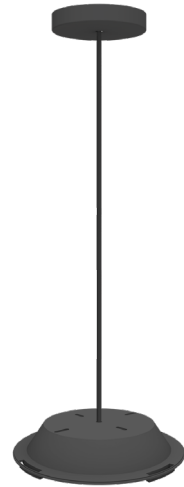

Project: _____ Type: _____

Drawn by: _____ Catalogue #: _____ Date: _____

Individual Spec Sheet

STEM SUSPENSION KIT FOR MULTI-MOUNT EDGELIT LED CEILING LUMINAIRE

ORDERING INFORMATION

Order code: 69186
Model number: 4.4FT STEM SUSP. KIT FOR CLEG16 BLACK
UPC: 069549025219
Case quantity: 10

PHYSICAL DATA

Length in. (cm): Adjustable length - 6 to 53 1/8 (15 to 135)
Stem and canopy material: Iron
Mounting bracket material: Polycarbonate
Finish: Black

DIMENSIONS

COMPATIBLE PRODUCT

Order code	Model number	Type
69184	CLEG16-R30W-A-3CBK	16" BLACK MULTI-MOUNT EDGELIT LED CEILING LUMINAIRE