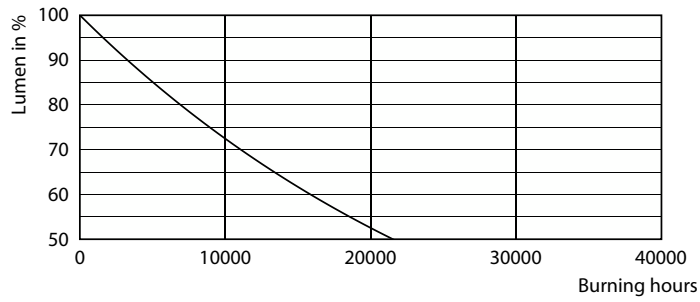

A-Shape LED

Lifetime

Lumen Maintenance Diagram - 8.5A19/LED/950/FR/P/ND 4/1FB