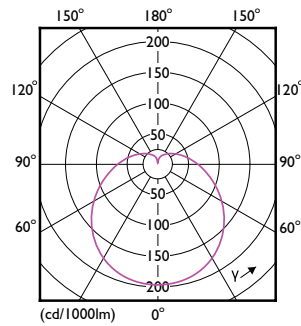

Light Distribution Diagram - 8.5A19/LED/950/FR/P/ND 4/1FB