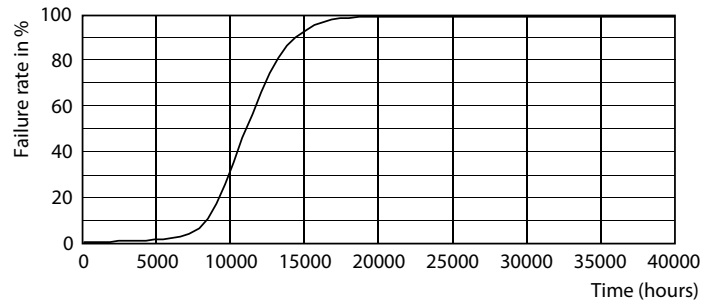

A-Shape LED

Lifetime

Life Expectancy Diagram - 8.5A19/LED/950/FR/P/ND 4/1FB