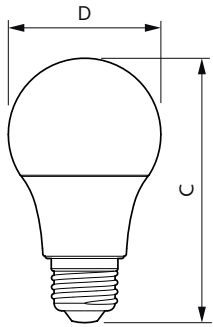

### Product data

General Information		Warm-up time to 60% light	
Cap-Base	E26 [Single Contact Medium Screw]		0.5 s
Nominal lifetime	11,000 hour(s)	Power Factor (Fraction)	0.5
Switching Cycle	50,000	Voltage (Nom)	120 V
Lighting Technology	LED	<b>Temperature</b>	
<b>Light Technical</b>		T-Case Maximum (Nom)	85 °C
Color Code	950 [CCT of 5000K]	<b>Controls and Dimming</b>	
Beam Angle (Nom)	150 degree(s)	Dimmable	No
Luminous Flux	800 lumen	<b>Mechanical and Housing</b>	
Color Designation	Daylight	Bulb Finish	Frosted
Correlated Color Temperature (Nom)	5000 K	Bulb Material	Plastic
Luminous Efficacy (rated) (Nom)	94.00 lm/W	Bulb Shape	A19 [A 19mm]
Color Consistency	<6	<b>Approval and Application</b>	
Color rendering index (CRI)	90	Energy Certifications	No
LLMF At End Of Nominal Lifetime (Nom)	70 %	EU RoHS compliant	Yes
<b>Operating and Electrical</b>		<b>Product Data</b>	
Line Frequency	60 Hz	Order product name	8.5A19/LED/950/FR/P/ND 4/1FB
Input Frequency	60 Hz	Order code	565135
Power Consumption	8.5 W	Numerator - Quantity Per Pack	1
Lamp Current (Nom)	135 mA	Numerator - Packs per outer box	4
Wattage Equivalent	60 W		
Starting Time (Nom)	0.5 s		

# A-Shape LED

Material number (12NC)	929003005004
Full product name	8.5A19/LED/950/FR/P/ND 4/1FB
EAN/UPC - Case	50046677565133

## Dimensional drawing

Product	D	C
8.5A19/LED/950/FR/P/ND 4/1FB	60 mm	104 mm