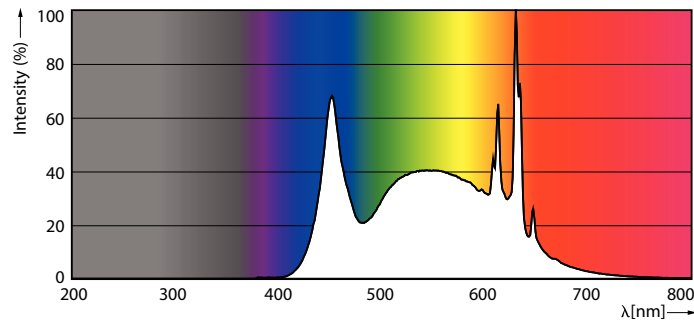

General uniform lighting - 8.5A19/LED/950/FR/P/ND 4/1FB

Spectral Power Distribution Colour - 8.5A19/LED/950/FR/P/ND 4/1FB