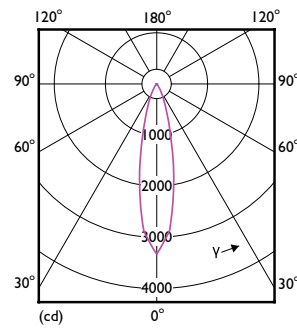

Accent Lighting Spots - 8.5PAR30L/LED/927/F25/DIM/GULW/T20 6/1FB

Light Distribution Diagram - 8.5PAR30L/LED/927/F25/DIM/GULW/T20 6/1FB