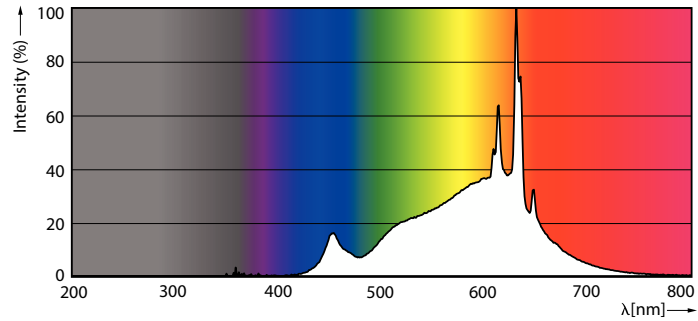

Photometric data

Spectral Power Distribution Colour - 8.5PAR30L/LED/927/F25/DIM/GULW/T20 6/1FB