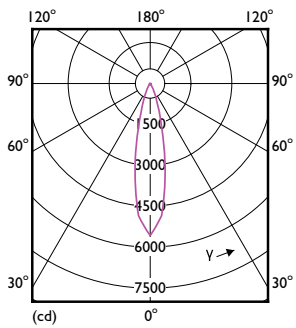

Product data

General Information		Starting Time (Nom)	
Cap-Base	E26 [Single Contact Medium Screw]		0.5 s
Nominal lifetime	25,000 hour(s)	Warm-up time to 60% light	0.5 s
Switching Cycle	25,000	Power Factor (Fraction)	0.9
Lighting Technology	LED	Voltage (Nom)	120 V
Light Technical		Temperature	
Color Code	927 [CCT of 2700K]	T-Case Maximum (Nom)	75 °C
Beam Angle (Nom)	25 degree(s)	Controls and Dimming	
Luminous Flux	1,200 lumen	Dimmable	Only with specific dimmers
Luminous Intensity (Nom)	5,700 cd	Mechanical and Housing	
Color Designation	Warm White (WW)	Bulb Finish	Clear
Correlated Color Temperature (Nom)	2700 K	Bulb Material	Glass
Luminous Efficacy (rated) (Nom)	92.00 lm/W	Bulb Shape	PAR38 [PAR 4.75 inch/121mm]
Color Consistency	<4	Approval and Application	
Color rendering index (CRI)	90	Suitable For Accent Lighting	Yes
LLMF At End Of Nominal Lifetime (Nom)	70 %	Energy Certifications	Energy Star
		EU RoHS compliant	Yes
Operating and Electrical		Product Data	
Line Frequency	50 to 60 Hz	Order product name	13PAR38/LED/927/F25/DIM/GULW/T20 6/1FB
Input Frequency	50 to 60 Hz	Order code	567750
Power Consumption	13 W		
Lamp Current (Nom)	120 mA		
Wattage Equivalent	120 W		

Dimensional drawing

Product	D	C
13PAR38/LED/927/F25/DIM/GULW/T20 6/1FB	122 mm	129 mm

Photometric data

Light Distribution Diagram - 13PAR38/LED/927/F25/DIM/GULW/T20 6/1FB

Spectral Power Distribution Colour - 13PAR38/LED/927/F25/DIM/GULW/T20 6/1FB