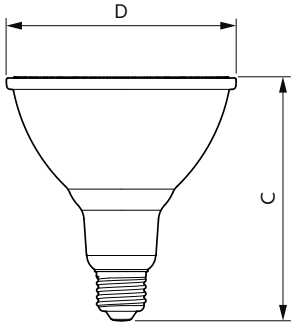

LED PAR38

13PAR38/LED/927/F25/DIM/GULW/T20 6/1FB

Philips LED spots with a single optic beam, provide a clean beam that's free from shadows with beam angles from 15 and 40 degrees to suit every general lighting application.

Product data

General Information		Starting Time (Nom)	
Cap-Base	E26 [Single Contact Medium Screw]		0.5 s
Nominal lifetime	25,000 hour(s)	Warm-up time to 60% light	0.5 s
Switching Cycle	25,000	Power Factor (Fraction)	0.9
Lighting Technology	LED	Voltage (Nom)	120 V
Light Technical		Temperature	
Color Code	927 [CCT of 2700K]	T-Case Maximum (Nom)	75 °C
Beam Angle (Nom)	25 degree(s)	Controls and Dimming	
Luminous Flux	1,200 lumen	Dimmable	Only with specific dimmers
Luminous Intensity (Nom)	5,700 cd	Mechanical and Housing	
Color Designation	Warm White (WW)	Bulb Finish	Clear
Correlated Color Temperature (Nom)	2700 K	Bulb Material	Glass
Luminous Efficacy (rated) (Nom)	92.00 lm/W	Bulb Shape	PAR38 [PAR 4.75 inch/121mm]
Color Consistency	<4	Approval and Application	
Color rendering index (CRI)	90	Suitable For Accent Lighting	Yes
LLMF At End Of Nominal Lifetime (Nom)	70 %	Energy Certifications	Energy Star
		EU RoHS compliant	Yes
Operating and Electrical		Product Data	
Line Frequency	50 to 60 Hz	Order product name	13PAR38/LED/927/F25/DIM/GULW/T20 6/1FB
Input Frequency	50 to 60 Hz	Order code	567750
Power Consumption	13 W		
Lamp Current (Nom)	120 mA		
Wattage Equivalent	120 W		

Dimensional drawing

Product	D	C
13PAR38/LED/927/F25/DIM/GULW/T20 6/1FB	122 mm	129 mm

Photometric data

Light Distribution Diagram - 13PAR38/LED/927/F25/DIM/GULW/T20 6/1FB

Spectral Power Distribution Colour - 13PAR38/LED/927/F25/DIM/GULW/T20 6/1FB