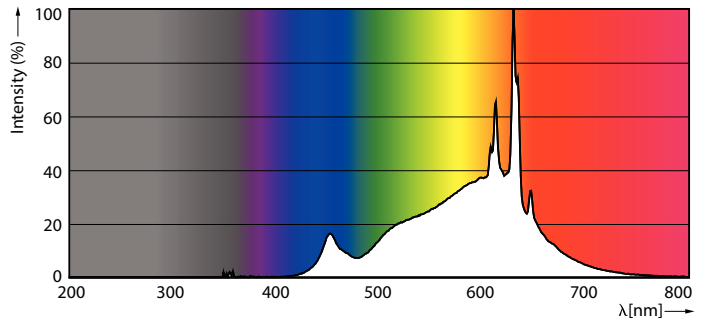

Product data

General Information		Starting Time (Nom)	
Cap-Base	E26 [Single Contact Medium Screw]		0.5 s
Nominal lifetime	25,000 hour(s)	Warm-up time to 60% light	0.5 s
Switching Cycle	25,000	Power Factor (Fraction)	0.9
Lighting Technology	LED	Voltage (Nom)	120 V
Light Technical		Temperature	
Color Code	927 [CCT of 2700K]	T-Case Maximum (Nom)	75 °C
Beam Angle (Nom)	25 degree(s)	Controls and Dimming	
Luminous Flux	1,200 lumen	Dimmable	Only with specific dimmers
Luminous Intensity (Nom)	5,700 cd	Mechanical and Housing	
Color Designation	Warm White (WW)	Bulb Finish	Clear
Correlated Color Temperature (Nom)	2700 K	Bulb Material	Glass
Luminous Efficacy (rated) (Nom)	92.00 lm/W	Bulb Shape	PAR38 [PAR 4.75 inch/121mm]
Color Consistency	<4	Approval and Application	
Color rendering index (CRI)	90	Suitable For Accent Lighting	Yes
LLMF At End Of Nominal Lifetime (Nom)	70 %	Energy Certifications	Energy Star
		EU RoHS compliant	Yes
Operating and Electrical		Product Data	
Line Frequency	50 to 60 Hz	Order product name	13PAR38/LED/927/F25/DIM/GULW/T20 6/1FB
Input Frequency	50 to 60 Hz	Order code	567750
Power Consumption	13 W		
Lamp Current (Nom)	120 mA		
Wattage Equivalent	120 W		

Dimensional drawing

Product	D	C
13PAR38/LED/927/F25/DIM/GULW/T20 6/1FB	122 mm	129 mm

Photometric data

Light Distribution Diagram - 13PAR38/LED/927/F25/DIM/GULW/T20 6/1FB

Spectral Power Distribution Colour - 13PAR38/LED/927/F25/DIM/GULW/T20 6/1FB