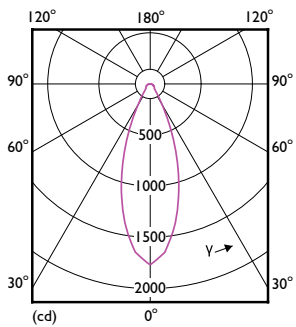

Light Distribution Diagram - 10PAR38/LED/940/F40/DIM/GULW/T20 6/1FB