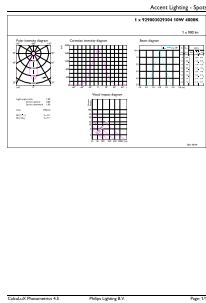

Photometric data

Accent Lighting Spots - 10PAR38/LED/940/F40/DIM/GULW/T20 6/1FB