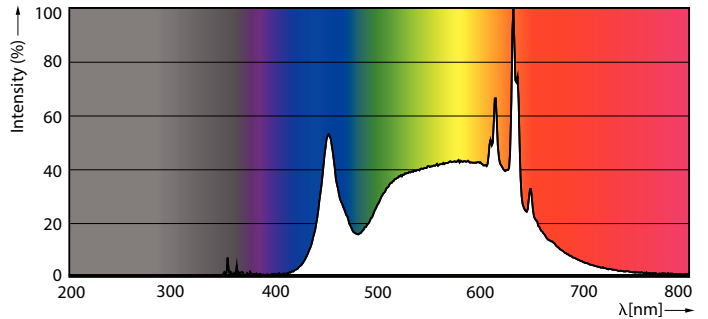

Photometric data

Spectral Power Distribution Colour - 10PAR38/LED/940/F40/DIM/GULW/T20 6/1FB