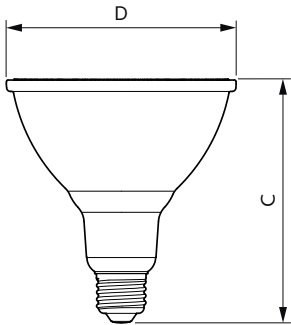

## 10PAR38/LED/940/F40/DIM/GULW/T20 6/1FB

Philips LED spots with a single optic beam, provide a clean beam that's free from shadows with beam angles from 15 and 40 degrees to suit every general lighting application.

### Product data

General Information	
Lighting Technology	LED
Switching Cycle	50,000
Nominal lifetime	25,000 hour(s)
Cap-Base	E26 [Single Contact Medium Screw]
Light Technical	
Color Code	940 [CCT of 4000K]
Beam Angle (Nom)	40 degree(s)
Luminous Flux	900 lumen
Luminous Intensity (Nom)	1,900 cd
Color Designation	Cool White (CW)
Correlated Color Temperature (Nom)	4000 K
Luminous Efficacy (rated) (Nom)	90.00 lm/W
Color Consistency	<4
Color rendering index (CRI)	90
LLMF At End Of Nominal Lifetime (Nom)	70 %
Operating and Electrical	
Line Frequency	50 to 60 Hz
Input Frequency	50 to 60 Hz
Power Consumption	10 W
Lamp Current (Nom)	97 mA
Wattage Equivalent	90 W

Starting Time (Nom)	0.5 s
Warm-up time to 60% light	0.5 s
Power Factor (Fraction)	0.9
Voltage (Nom)	120 V
Temperature	
T-Case Maximum (Nom)	70 °C
Controls and Dimming	
Dimmable	Only with specific dimmers
Mechanical and Housing	
Bulb Finish	Clear
Bulb Material	Glass
Bulb Shape	PAR38 [PAR 4.75 inch/121mm]
Approval and Application	
Suitable For Accent Lighting	Yes
Energy Certifications	Energy Star
EU RoHS compliant	Yes
Product Data	
Order product name	10PAR38/LED/940/F40/DIM/GULW/T20 6/1FB

## Dimensional drawing

Product	D	C
10PAR38/LED/940/F40/DIM/GULW/T20 6/1FB	122 mm	129 mm