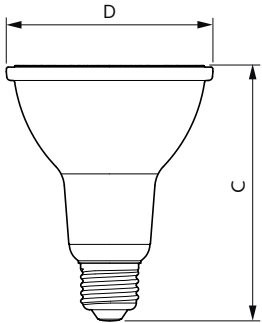

## 8.5PAR30L/LED/940/F25/DIM/GULW/T20 6/1FB

Philips LED spots with a single optic beam, provide a clean beam that's free from shadows with beam angles from 15 and 40 degrees to suit every general lighting application.

### Product data

General Information	
Lighting Technology	LED
Switching Cycle	25,000
Nominal lifetime	25,000 hour(s)
Cap-Base	E26 [Single Contact Medium Screw]
Light Technical	
Color Code	940 [CCT of 4000K]
Beam Angle (Nom)	25 degree(s)
Luminous Flux	850 lumen
Luminous Intensity (Nom)	3,300 cd
Color Designation	Cool White (CW)
Correlated Color Temperature (Nom)	4000 K
Luminous Efficacy (rated) (Nom)	100.00 lm/W
Color Consistency	<4
Color rendering index (CRI)	90
LLMF At End Of Nominal Lifetime (Nom)	70 %
Operating and Electrical	
Line Frequency	50 to 60 Hz
Input Frequency	50 to 60 Hz
Power Consumption	8.5 W
Lamp Current (Nom)	80 mA
Wattage Equivalent	75 W

Starting Time (Nom)	0.5 s
Warm-up time to 60% light	0.5 s
Power Factor (Fraction)	0.9
Voltage (Nom)	120 V
Temperature	
T-Case Maximum (Nom)	158 °F
Controls and Dimming	
Dimmable	Only with specific dimmers
Mechanical and Housing	
Bulb Finish	Clear
Bulb Material	Glass
Bulb Shape	PAR30L [PAR 3.75 inch/95mm Long]
Approval and Application	
Suitable For Accent Lighting	Yes
Energy Certifications	Energy Star
EU RoHS compliant	Yes
Product Data	
Order product name	8.5PAR30L/LED/940/F25/DIM/GULW/T20 6/1FB

## Dimensional drawing

Product	D	C
8.5PAR30L/LED/940/F25/DIM/GULW/T20 6/1FB	94 mm	116 mm