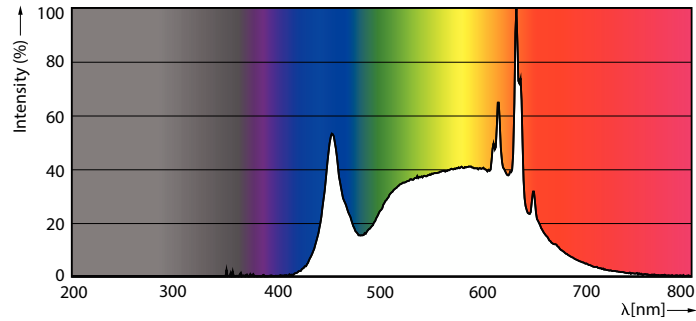

Photometric data

Spectral Power Distribution Colour - 8.5PAR30L/LED/940/F25/DIM/GULW/T20 6/1FB

Accent Lighting Spots - 8.5PAR30L/LED/940/F25/DIM/GULW/T20 6/1FB