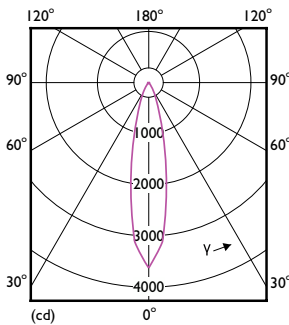

Photometric data

Light Distribution Diagram - 8.5PAR30L/LED/940/F25/DIM/GULW/T20 6/1FB

Accent Lighting Spots - 8.5PAR30L/LED/940/F25/DIM/GULW/T20 6/1FB