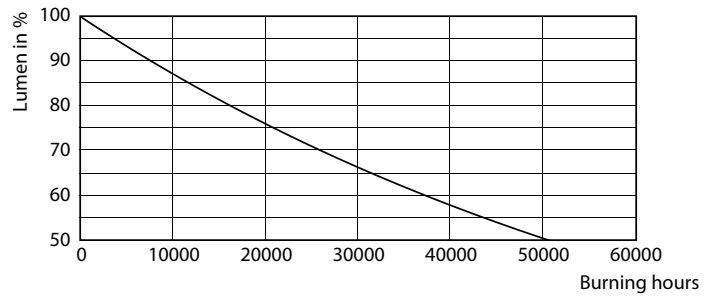

LED PAR30 S/L

Lifetime

Life Expectancy Diagram - 8.5PAR30L/LED/940/F25/DIM/GULW/T20
6/1FB

Lumen Maintenance Diagram - 8.5PAR30L/LED/940/F25/DIM/GULW/T20
6/1FB