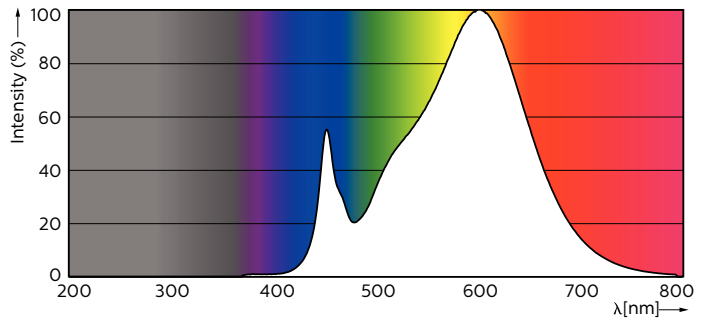

Spectral Power Distribution Colour - 14T8/COR/48-830/IF20/G/DIM 10/1