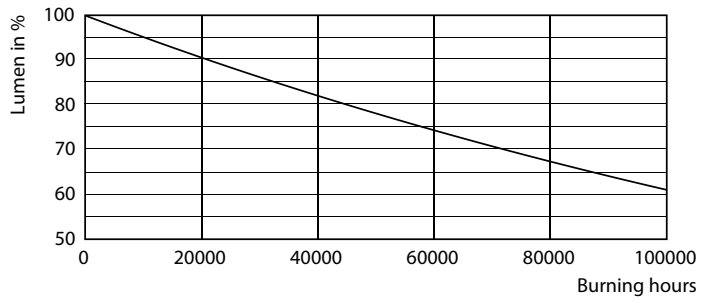

Corepro InstantFit (UL Type-A) T8

Lifetime

Lumen Maintenance Diagram - 14T8/COR/48-830/IF20/G/DIM 10/1