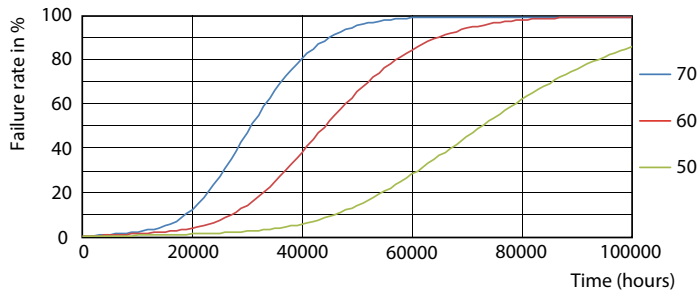

Corepro InstantFit (UL Type-A) T8

Photometric data

General uniform lighting - 14T8/COR/48-830/IF20/G/DIM 10/1

Lifetime