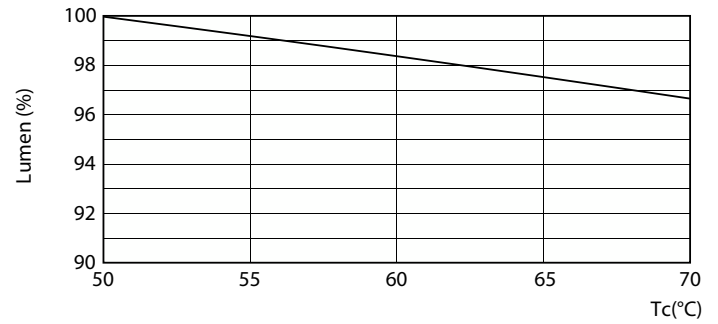

Lumen Maintenance Diagram - 14T8/COR/48-830/IF20/G/DIM 10/1

Corepro InstantFit (UL Type-A) T8

Photometric data

General uniform lighting - 14T8/COR/48-830/IF20/G/DIM 10/1

Lifetime