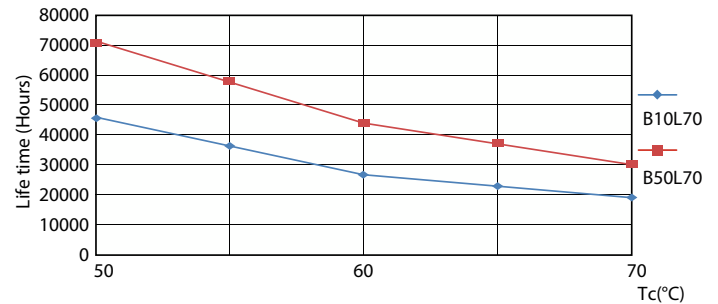

Life Expectancy Diagram - 14T8/COR/48-830/IF20/G/DIM 10/1