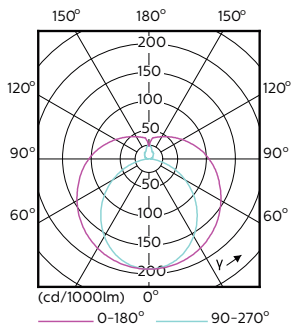

Photometric data

Light Distribution Diagram - 14T8/COR/48-830/IF20/G/DIM 10/1