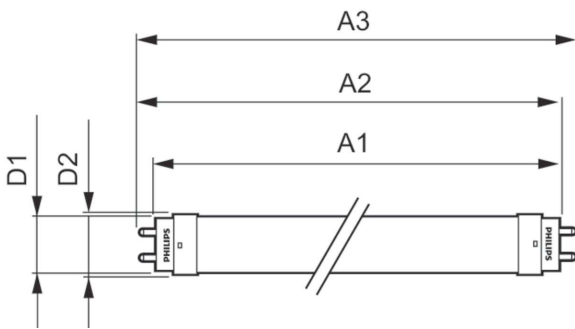

## Mechanical and Housing

Bulb Finish	Frosted
Bulb Material	Glass
Product Length	47-1/4 inch
Bulb Shape	Tube, double-ended

## Dimensional drawing

Product	D1	D2	A1	A2	A3
14T8/COR/48-830/IF20/G/DIM 10/1	25.7 mm	28 mm	1,198 mm	1,205 mm	1,212 mm