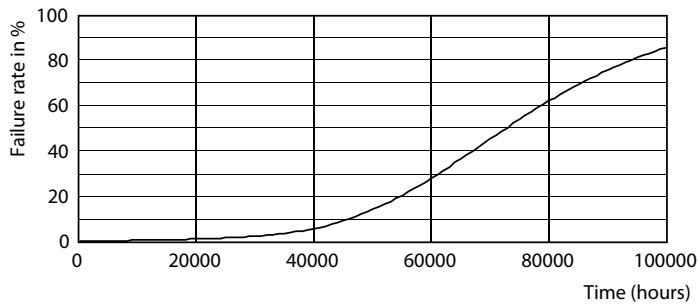

Life Expectancy Diagram - 14T8/COR/48-830/IF20/G/DIM 10/1

Life Expectancy Diagram - 14T8/COR/48-830/IF20/G/DIM 10/1