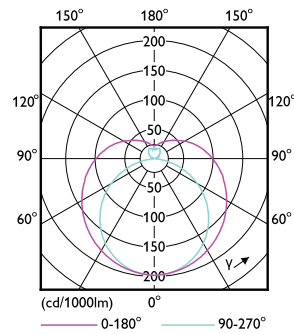

General uniform lighting - 24T5HO/COR/46-850/IF35/G/DIM 25/1

Light Distribution Diagram - 24T5HO/COR/46-850/IF35/G/DIM 25/1