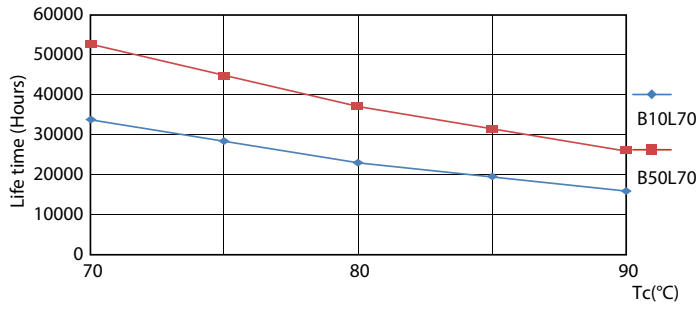

InstantFit (UL Type-A) T5

Lifetime

Life Expectancy Diagram - 24T5HO/COR/46-850/IF35/G/DIM 25/1