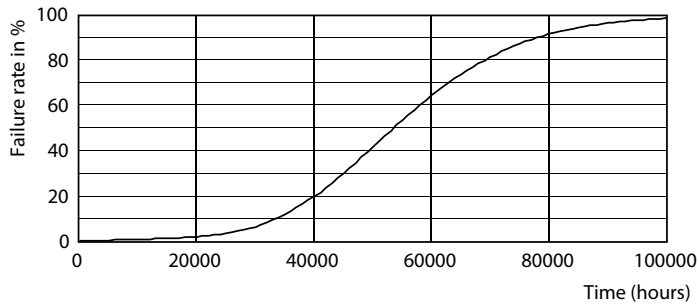

Lifetime

Life Expectancy Diagram - 24T5HO/COR/46-850/IF35/G/DIM 25/1