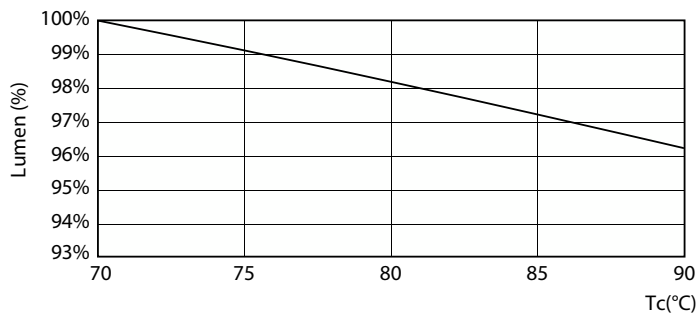

Lumen Maintenance Diagram - 24T5HO/COR/46-850/IF35/G/DIM 25/1