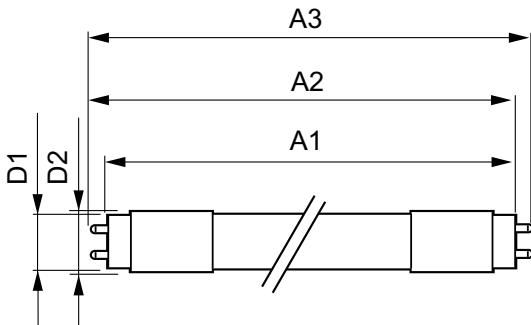

## Mechanical and Housing

**Bulb Finish** Frosted  
**Bulb Material** Glass  
**Product Length** 47-1/4 inch  
**Bulb Shape** Tube, double-ended

## Dimensional drawing

Product	D1	D2	A1	A2	A3
24T5HO/COR/46-850/ IF35/G/DIM 25/1	15.3 mm	18.4 mm	1,147.8 mm	1,154.9 mm	1,162 mm