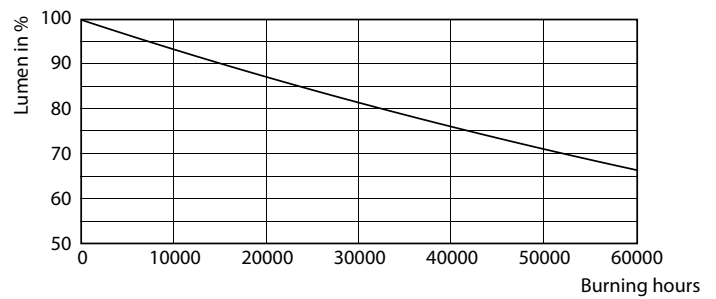

## Lifetime

Life Expectancy Diagram - 24T5HO/COR/46-850/IF35/G/DIM 25/1

Life Expectancy Diagram - 24T5HO/COR/46-850/IF35/G/DIM 25/1

Lumen Maintenance Diagram - 24T5HO/COR/46-850/IF35/G/DIM 25/1

Lumen Maintenance Diagram - 24T5HO/COR/46-850/IF35/G/DIM 25/1