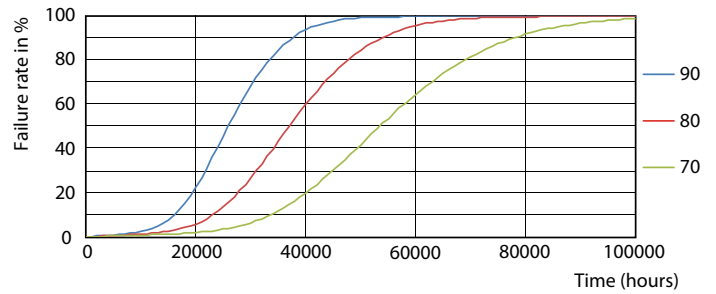

InstantFit (UL Type-A) T5

Photometric data

Lifetime

Lumen Maintenance Diagram - 24T5HO/COR/46-850/IF35/G/DIM 25/1