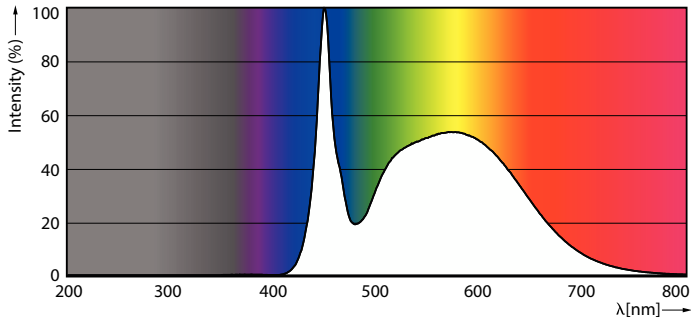

InstantFit (UL Type-A) T5

Photometric data

Spectral Power Distribution Colour - 24T5HO/COR/46-850/IF35/G/DIM 25/1