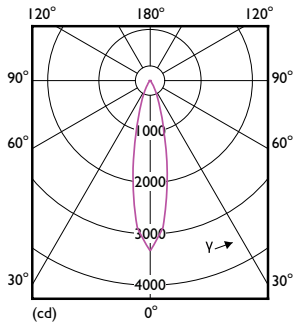

Product data

General Information	
Lighting Technology	LED
Switching Cycle	25,000
Nominal lifetime	25,000 hour(s)
Cap-Base	E26 [Single Contact Medium Screw]

Light Technical	
Color Code	927 [CCT of 2700K]
Beam Angle (Nom)	25 degree(s)
Luminous Flux	800 lumen
Luminous Intensity (Nom)	3,300 cd
Color Designation	Warm White (WW)
Correlated Color Temperature (Nom)	2700 K
Luminous Efficacy (rated) (Nom)	94.00 lm/W
Color Consistency	<4
Color rendering index (CRI)	90
LLMF At End Of Nominal Lifetime (Nom)	70 %

Dimensional drawing

Product	D	C
8.5PAR30S/LED/927/F25/DIM/GULW/T20 6/1FB	94 mm	90 mm

Photometric data

Light Distribution Diagram - 8.5PAR30S/LED/927/F25/DIM/GULW/T20 6/1FB

Spectral Power Distribution Colour - 8.5PAR30S/LED/927/F25/DIM/GULW/T20 6/1FB