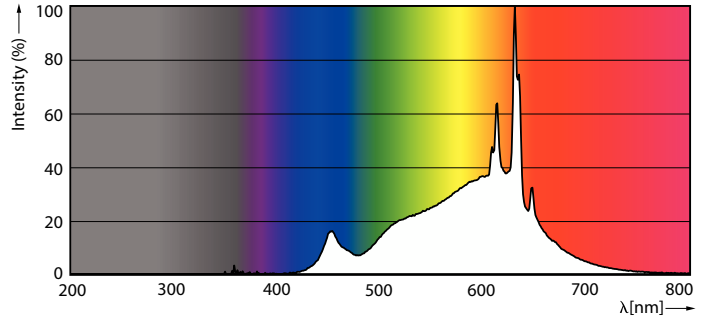

Product data

General Information	
Lighting Technology	LED
Switching Cycle	25,000
Nominal lifetime	25,000 hour(s)
Cap-Base	E26 [Single Contact Medium Screw]

Light Technical	
Color Code	927 [CCT of 2700K]
Beam Angle (Nom)	25 degree(s)
Luminous Flux	800 lumen
Luminous Intensity (Nom)	3,300 cd
Color Designation	Warm White (WW)
Correlated Color Temperature (Nom)	2700 K
Luminous Efficacy (rated) (Nom)	94.00 lm/W
Color Consistency	<4
Color rendering index (CRI)	90
LLMF At End Of Nominal Lifetime (Nom)	70 %

Dimensional drawing

Product	D	C
8.5PAR30S/LED/927/F25/DIM/GULW/T20 6/1FB	94 mm	90 mm

Photometric data

Light Distribution Diagram - 8.5PAR30S/LED/927/F25/DIM/GULW/T20 6/1FB

Spectral Power Distribution Colour - 8.5PAR30S/LED/927/F25/DIM/GULW/T20 6/1FB