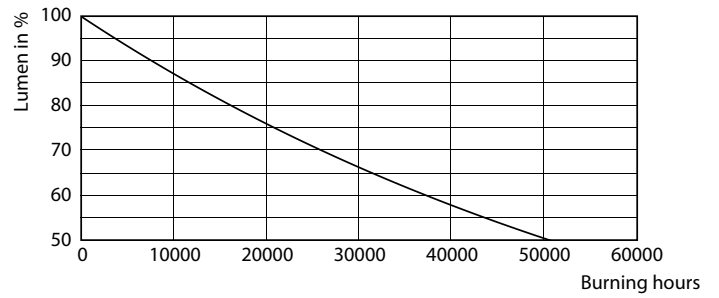

LED PAR30 S/L

Lifetime

Life Expectancy Diagram - 8.5PAR30S/LED/927/F40/DIM/GULW/T20
6/1FB

Lumen Maintenance Diagram - 8.5PAR30S/LED/927/F40/DIM/GULW/T20
6/1FB