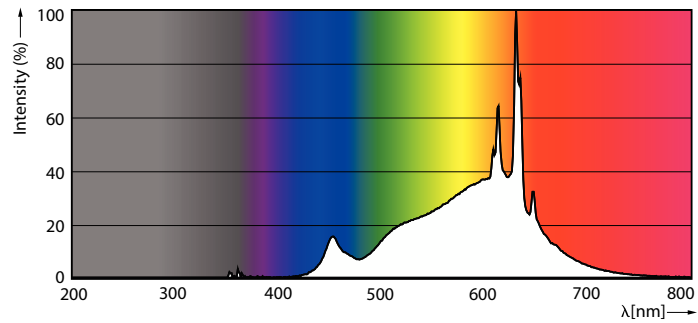

Photometric data

Spectral Power Distribution Colour - 8.5PAR30S/LED/927/F40/DIM/GULW/T20 6/1FB