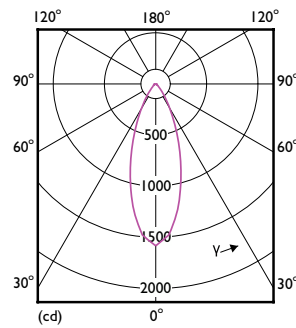

Accent Lighting Spots - 8.5PAR30S/LED/927/F40/DIM/GULW/T20 6/1FB

Light Distribution Diagram - 8.5PAR30S/LED/927/F40/DIM/GULW/T20 6/1FB