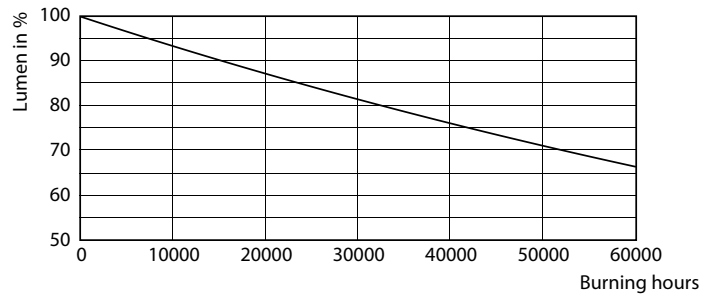

LED Corn Cobs

Lifetime

Life Expectancy Diagram - 27CC/LED/840/ND E26 G2 BB 6/1

Lumen Maintenance Diagram - 27CC/LED/840/ND E26 G2 BB 6/1