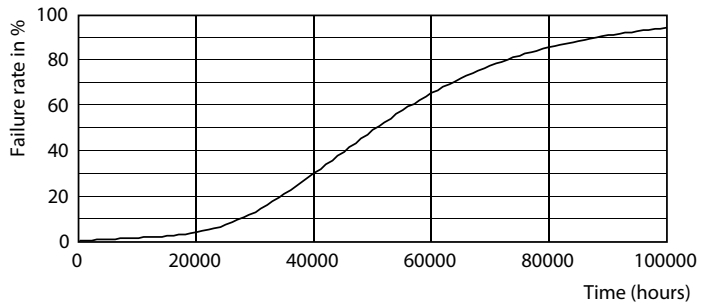

LED Corn Cobs

Lifetime

Life Expectancy Diagram - 27CC/LED/840/ND E26 G2 BB 6/1

Lumen Maintenance Diagram - 27CC/LED/840/ND E26 G2 BB 6/1