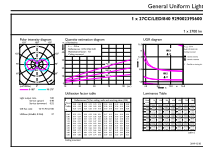

Photometric data

© 2023 Philips Lighting B.V. Page 17

Spectral Power Distribution Colour - 27CC/LED/840/ND E26 G2 BB 6/1

General uniform lighting - 27CC/LED/840/ND E26 G2 BB 6/1