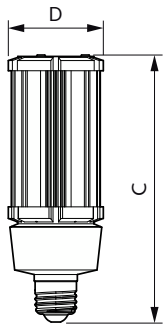

### Product data

General Information	
Lighting Technology	LED
Switching Cycle	50,000
Nominal lifetime	50,000 hour(s)
Cap-Base	E26 [Single Contact Medium Screw]
Light Technical	
Color Code	840 [CCT of 4000K]
Luminous Flux	3,700 lumen
Color Designation	Cool White (CW)
Correlated Color Temperature (Nom)	4000 K
Luminous Efficacy (rated) (Nom)	137.00 lm/W
Color Consistency	ANSI 4000K quadrangle
Color rendering index (CRI)	80
LLMF At End Of Nominal Lifetime (Nom)	70 %
Operating and Electrical	
Line Frequency	50 to 60 Hz
Input Frequency	50 to 60 Hz
Power Consumption	27 W
Lamp Current (Nom)	300 mA
Starting Time (Nom)	1 s
Warm-up time to 60% light	1 s

Power Factor (Fraction)	0.9
Voltage (Nom)	100-277 V
Temperature	
Ambient temperature range	-20 °C to 45 °C
T-Case Maximum (Nom)	60 °C
Controls and Dimming	
Dimmable	No
Mechanical and Housing	
Bulb Finish	Clear
Bulb Material	Plastic
Bulb Shape	Corn cob
Approval and Application	
Energy Consumption kWh/1000 h	27 kWh
EU RoHS compliant	Yes
Product Data	
Order product name	27CC/LED/840/ND E26 G2 BB 6/1
Order code	559674
Numerator - Quantity Per Pack	1

## Dimensional drawing

Product	D	C
27CC/LED/840/ND E26 G2 BB 6/1	60 mm	170 mm