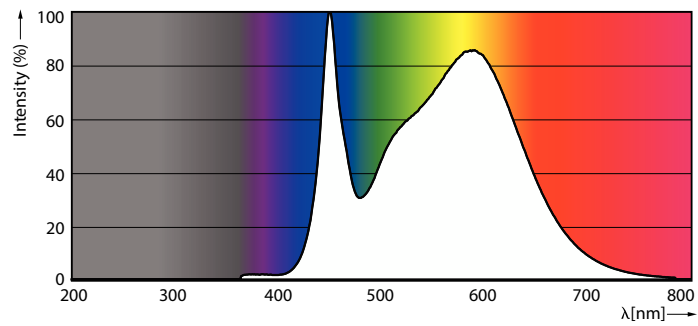

Photometric data

© 2023 Philips Lighting B.V. Page 17

Spectral Power Distribution Colour - 27CC/LED/840/ND E26 G2 BB 6/1

General uniform lighting - 27CC/LED/840/ND E26 G2 BB 6/1