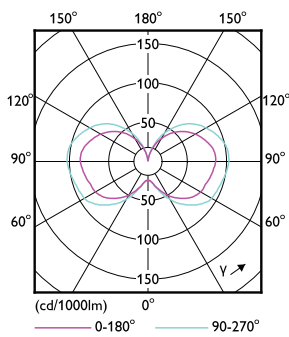

### Product data

General Information	
Lighting Technology	LED
Switching Cycle	50,000
Nominal lifetime	50,000 hour(s)
Cap-Base	E26 [Single Contact Medium Screw]
Light Technical	
Color Code	840 [CCT of 4000K]
Luminous Flux	3,700 lumen
Color Designation	Cool White (CW)
Correlated Color Temperature (Nom)	4000 K
Luminous Efficacy (rated) (Nom)	137.00 lm/W
Color Consistency	ANSI 4000K quadrangle
Color rendering index (CRI)	80
LLMF At End Of Nominal Lifetime (Nom)	70 %
Operating and Electrical	
Line Frequency	50 to 60 Hz
Input Frequency	50 to 60 Hz
Power Consumption	27 W
Lamp Current (Nom)	300 mA
Starting Time (Nom)	1 s
Warm-up time to 60% light	1 s

Power Factor (Fraction)	0.9
Voltage (Nom)	100-277 V
Temperature	
Ambient temperature range	-20 °C to 45 °C
T-Case Maximum (Nom)	60 °C
Controls and Dimming	
Dimmable	No
Mechanical and Housing	
Bulb Finish	Clear
Bulb Material	Plastic
Bulb Shape	Corn cob
Approval and Application	
Energy Consumption kWh/1000 h	27 kWh
EU RoHS compliant	Yes
Product Data	
Order product name	27CC/LED/840/ND E26 G2 BB 6/1
Order code	559674
Numerator - Quantity Per Pack	1

## Dimensional drawing

Product	D	C
27CC/LED/840/ND E26 G2 BB 6/1	60 mm	170 mm

## Photometric data

© 2023 Philips Lighting B.V. Page 17

Spectral Power Distribution Colour - 27CC/LED/840/ND E26 G2 BB 6/1

General uniform lighting - 27CC/LED/840/ND E26 G2 BB 6/1

Light Distribution Diagram - 27CC/LED/840/ND E26 G2 BB 6/1