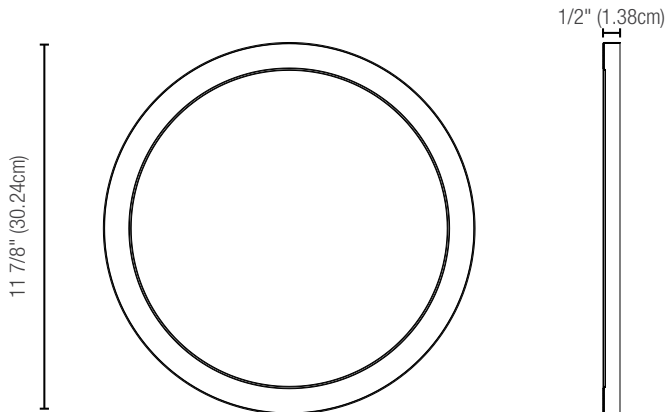

Project: _____ Type: _____

Drawn by: _____ Catalogue #: _____ Date: _____

Individual Spec Sheet

TRIM

FOR CIRKA ROUND LED CEILING LUMINAIRE

ORDERING INFORMATION

Order code: 68904
Model number: 12IN CIRKA TRIM BK
UPC: 069549022270
Case quantity: 10

PHYSICAL DATA

Type: Trim for CIRKA
Size: 12"
Shape: Round
Finish: Polished Black

COMPATIBLE PRODUCTS

Order code	Description	Type
68716	CRK12-R24W-A-3CWH	12" CIRKA ROUND

DIMENSIONS

Qty	Description	Price

I accept the specifications of the accessory configuration mentioned above.