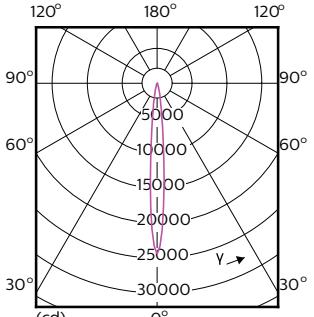

LED PAR38

Order Code	Full Product Name	T-Case Maximum (Nom)
567859	10PAR38/LED/927/F25/DIM/GULW/T20 6/1FB	158 °F
567867	10PAR38/LED/930/F25/DIM/GULW/T20 6/1FB	158 °F
567875	10PAR38/LED/940/F25/DIM/GULW/T20 6/1FB	158 °F
567883	10PAR38/LED/950/F25/DIM/GULW/T20 6/1FB	158 °F
567750	13PAR38/LED/927/F25/DIM/GULW/T20 6/1FB	167 °F
567768	13PAR38/LED/930/F25/DIM/GULW/T20 6/1FB	167 °F
567776	13PAR38/LED/940/F25/DIM/GULW/T20 6/1FB	167 °F
567784	13PAR38/LED/950/F25/DIM/GULW/T20 6/1FB	167 °F
567891	10PAR38/LED/927/F40/DIM/GULW/T20 6/1FB	158 °F
567909	10PAR38/LED/930/F40/DIM/GULW/T20 6/1FB	158 °F
567917	10PAR38/LED/940/F40/DIM/GULW/T20 6/1FB	158 °F
567792	13PAR38/LED/927/F40/DIM/GULW/T20 6/1FB	167 °F
567800	13PAR38/LED/930/F40/DIM/GULW/T20 6/1FB	167 °F
567818	13PAR38/LED/940/F40/DIM/GULW/T20 6/1FB	167 °F
567826	13PAR38/LED/950/F40/DIM/GULW/T20 6/1FB	167 °F
576470	14PAR38/COR/930/F25/D/P/B/ULW/T20 6/1FB	185 °F