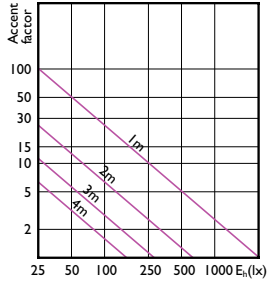

LED PAR38

Accent Diagrams

LEDspots N DIM 13W PAR38 E26 930 40D-LA2