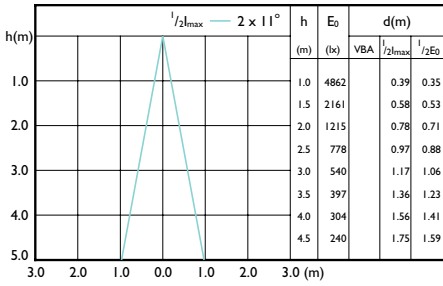

LED PAR38

Beam Diagrams

LEDspots N DIM 10W PAR38 E26 950 25D-LBP