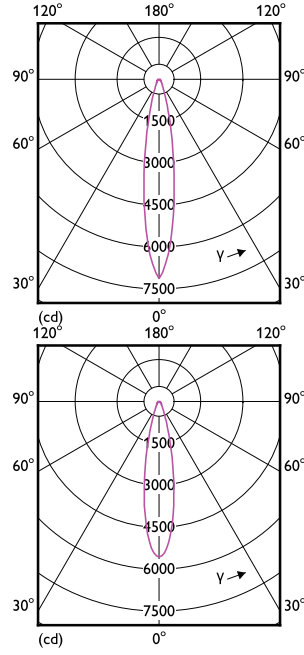

LED PAR38

Accent Diagrams