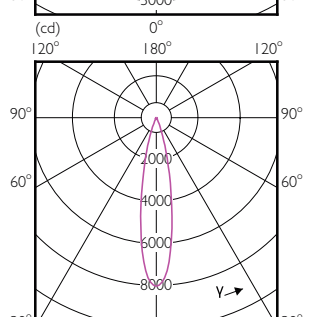

LED PAR38

Order Code	Full Product Name	T-Case Maximum (Nom)
567859	10PAR38/LED/927/F25/DIM/GULW/T20 6/1FB	158 °F
567867	10PAR38/LED/930/F25/DIM/GULW/T20 6/1FB	158 °F
567875	10PAR38/LED/940/F25/DIM/GULW/T20 6/1FB	158 °F
567883	10PAR38/LED/950/F25/DIM/GULW/T20 6/1FB	158 °F
567750	13PAR38/LED/927/F25/DIM/GULW/T20 6/1FB	167 °F
567768	13PAR38/LED/930/F25/DIM/GULW/T20 6/1FB	167 °F
567776	13PAR38/LED/940/F25/DIM/GULW/T20 6/1FB	167 °F
567784	13PAR38/LED/950/F25/DIM/GULW/T20 6/1FB	167 °F
567891	10PAR38/LED/927/F40/DIM/GULW/T20 6/1FB	158 °F
567909	10PAR38/LED/930/F40/DIM/GULW/T20 6/1FB	158 °F
567917	10PAR38/LED/940/F40/DIM/GULW/T20 6/1FB	158 °F
567792	13PAR38/LED/927/F40/DIM/GULW/T20 6/1FB	167 °F
567800	13PAR38/LED/930/F40/DIM/GULW/T20 6/1FB	167 °F
567818	13PAR38/LED/940/F40/DIM/GULW/T20 6/1FB	167 °F
567826	13PAR38/LED/950/F40/DIM/GULW/T20 6/1FB	167 °F
576470	14PAR38/COR/930/F25/D/P/B/ULW/T20 6/1FB	185 °F