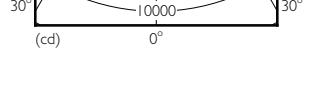

LED PAR38

Order Code	Full Product Name	T-Case Maximum (Nom)
567859	10PAR38/LED/927/F25/DIM/GULW/T20 6/1FB	158 °F
567867	10PAR38/LED/930/F25/DIM/GULW/T20 6/1FB	158 °F
567875	10PAR38/LED/940/F25/DIM/GULW/T20 6/1FB	158 °F
567883	10PAR38/LED/950/F25/DIM/GULW/T20 6/1FB	158 °F
567750	13PAR38/LED/927/F25/DIM/GULW/T20 6/1FB	167 °F
567768	13PAR38/LED/930/F25/DIM/GULW/T20 6/1FB	167 °F
567776	13PAR38/LED/940/F25/DIM/GULW/T20 6/1FB	167 °F
567784	13PAR38/LED/950/F25/DIM/GULW/T20 6/1FB	167 °F
567891	10PAR38/LED/927/F40/DIM/GULW/T20 6/1FB	158 °F
567909	10PAR38/LED/930/F40/DIM/GULW/T20 6/1FB	158 °F
567917	10PAR38/LED/940/F40/DIM/GULW/T20 6/1FB	158 °F
567792	13PAR38/LED/927/F40/DIM/GULW/T20 6/1FB	167 °F
567800	13PAR38/LED/930/F40/DIM/GULW/T20 6/1FB	167 °F
567818	13PAR38/LED/940/F40/DIM/GULW/T20 6/1FB	167 °F
567826	13PAR38/LED/950/F40/DIM/GULW/T20 6/1FB	167 °F
576470	14PAR38/COR/930/F25/D/P/B/ULW/T20 6/1FB	185 °F