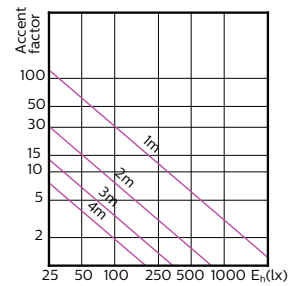

LED PAR38

LED PAR38

LED PAR38

Accent Diagrams

PAR38 120V 17-90W 1200lm 8D 3000K E26 D

PAR38 120V 17-120W 25D 3000K E26 D WH

PAR38 120V 17-120W 40D 3000K E26 D

LED PAR38