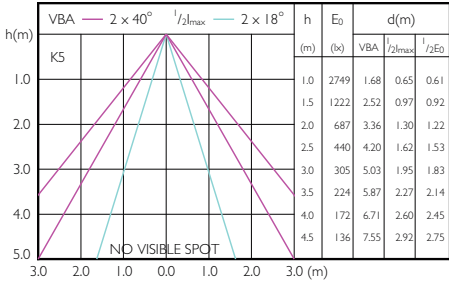

LED PAR38

Beam Diagrams

PAR38_17W_1150lm 40D 2700K_E26