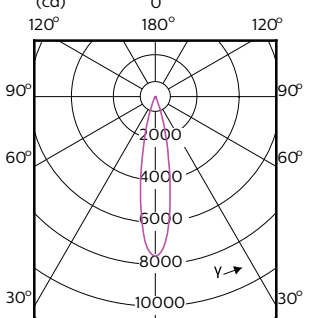

LED PAR38

Order Code	Full Product Name	T-Case Maximum (Nom)
567859	10PAR38/LED/927/F25/DIM/GULW/T20 6/1FB	158 °F
567867	10PAR38/LED/930/F25/DIM/GULW/T20 6/1FB	158 °F
567875	10PAR38/LED/940/F25/DIM/GULW/T20 6/1FB	158 °F
567883	10PAR38/LED/950/F25/DIM/GULW/T20 6/1FB	158 °F
567750	13PAR38/LED/927/F25/DIM/GULW/T20 6/1FB	167 °F
567768	13PAR38/LED/930/F25/DIM/GULW/T20 6/1FB	167 °F
567776	13PAR38/LED/940/F25/DIM/GULW/T20 6/1FB	167 °F
567784	13PAR38/LED/950/F25/DIM/GULW/T20 6/1FB	167 °F
567891	10PAR38/LED/927/F40/DIM/GULW/T20 6/1FB	158 °F
567909	10PAR38/LED/930/F40/DIM/GULW/T20 6/1FB	158 °F
567917	10PAR38/LED/940/F40/DIM/GULW/T20 6/1FB	158 °F
567792	13PAR38/LED/927/F40/DIM/GULW/T20 6/1FB	167 °F
567800	13PAR38/LED/930/F40/DIM/GULW/T20 6/1FB	167 °F
567818	13PAR38/LED/940/F40/DIM/GULW/T20 6/1FB	167 °F
567826	13PAR38/LED/950/F40/DIM/GULW/T20 6/1FB	167 °F
576470	14PAR38/COR/930/F25/D/P/B/ULW/T20 6/1FB	185 °F