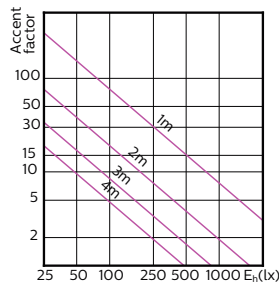

LED PAR38

LED PAR38

LED PAR38

Accent Diagrams

PAR38 120V 17-90W 1200lm 8D 3000K E26 D

PAR38 120V 17-120W 25D 3000K E26 D WH

PAR38 120V 17-120W 40D 3000K E26 D

LED PAR38