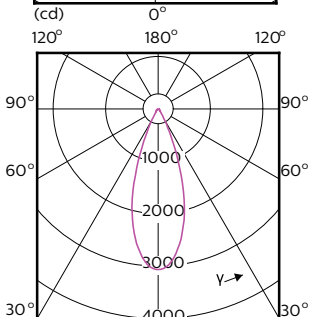

LED PAR38

Order Code	Full Product Name	T-Case Maximum (Nom)
567859	10PAR38/LED/927/F25/DIM/GULW/T20 6/1FB	158 °F
567867	10PAR38/LED/930/F25/DIM/GULW/T20 6/1FB	158 °F
567875	10PAR38/LED/940/F25/DIM/GULW/T20 6/1FB	158 °F
567883	10PAR38/LED/950/F25/DIM/GULW/T20 6/1FB	158 °F
567750	13PAR38/LED/927/F25/DIM/GULW/T20 6/1FB	167 °F
567768	13PAR38/LED/930/F25/DIM/GULW/T20 6/1FB	167 °F
567776	13PAR38/LED/940/F25/DIM/GULW/T20 6/1FB	167 °F
567784	13PAR38/LED/950/F25/DIM/GULW/T20 6/1FB	167 °F
567891	10PAR38/LED/927/F40/DIM/GULW/T20 6/1FB	158 °F
567909	10PAR38/LED/930/F40/DIM/GULW/T20 6/1FB	158 °F
567917	10PAR38/LED/940/F40/DIM/GULW/T20 6/1FB	158 °F
567792	13PAR38/LED/927/F40/DIM/GULW/T20 6/1FB	167 °F
567800	13PAR38/LED/930/F40/DIM/GULW/T20 6/1FB	167 °F
567818	13PAR38/LED/940/F40/DIM/GULW/T20 6/1FB	167 °F
567826	13PAR38/LED/950/F40/DIM/GULW/T20 6/1FB	167 °F
576470	14PAR38/COR/930/F25/D/P/B/ULW/T20 6/1FB	185 °F