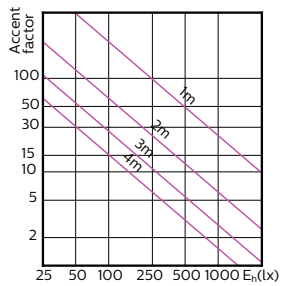

LED PAR38

LED PAR38

LED PAR38

Accent Diagrams

PAR38 120V 17-90W 1200lm 8D 3000K E26 D

PAR38 120V 17-120W 25D 3000K E26 D WH

PAR38 120V 17-120W 40D 3000K E26 D

LED PAR38