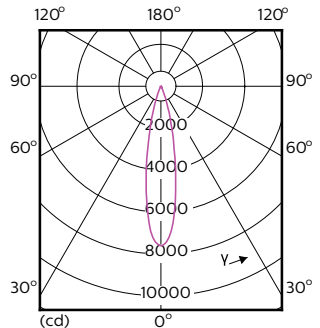

LED PAR38

Order Code	Full Product Name	T-Case Maximum (Nom)
567859	10PAR38/LED/927/F25/DIM/GULW/T20 6/1FB	158 °F
567867	10PAR38/LED/930/F25/DIM/GULW/T20 6/1FB	158 °F
567875	10PAR38/LED/940/F25/DIM/GULW/T20 6/1FB	158 °F
567883	10PAR38/LED/950/F25/DIM/GULW/T20 6/1FB	158 °F
567750	13PAR38/LED/927/F25/DIM/GULW/T20 6/1FB	167 °F
567768	13PAR38/LED/930/F25/DIM/GULW/T20 6/1FB	167 °F
567776	13PAR38/LED/940/F25/DIM/GULW/T20 6/1FB	167 °F
567784	13PAR38/LED/950/F25/DIM/GULW/T20 6/1FB	167 °F
567891	10PAR38/LED/927/F40/DIM/GULW/T20 6/1FB	158 °F
567909	10PAR38/LED/930/F40/DIM/GULW/T20 6/1FB	158 °F
567917	10PAR38/LED/940/F40/DIM/GULW/T20 6/1FB	158 °F
567792	13PAR38/LED/927/F40/DIM/GULW/T20 6/1FB	167 °F
567800	13PAR38/LED/930/F40/DIM/GULW/T20 6/1FB	167 °F
567818	13PAR38/LED/940/F40/DIM/GULW/T20 6/1FB	167 °F
567826	13PAR38/LED/950/F40/DIM/GULW/T20 6/1FB	167 °F
576470	14PAR38/COR/930/F25/D/P/B/ULW/T20 6/1FB	185 °F