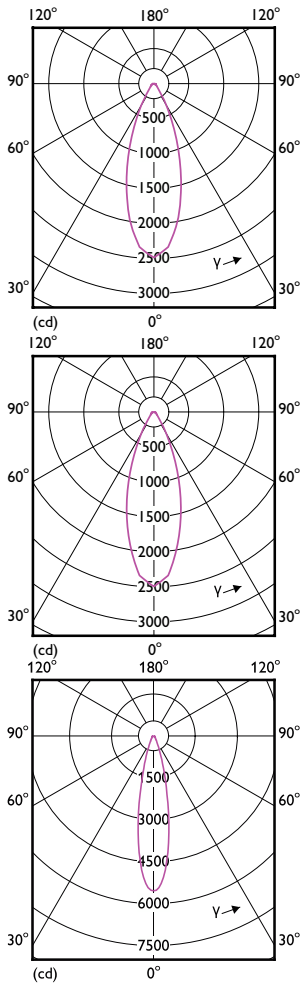

LED PAR38

Accent Diagrams