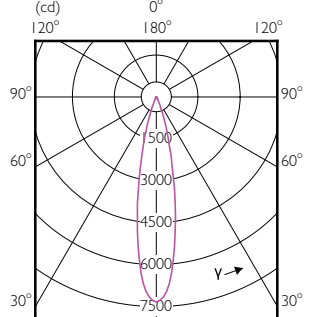

LED PAR38

Order Code	Full Product Name	T-Case Maximum (Nom)
567859	10PAR38/LED/927/F25/DIM/GULW/T20 6/1FB	158 °F
567867	10PAR38/LED/930/F25/DIM/GULW/T20 6/1FB	158 °F
567875	10PAR38/LED/940/F25/DIM/GULW/T20 6/1FB	158 °F
567883	10PAR38/LED/950/F25/DIM/GULW/T20 6/1FB	158 °F
567750	13PAR38/LED/927/F25/DIM/GULW/T20 6/1FB	167 °F
567768	13PAR38/LED/930/F25/DIM/GULW/T20 6/1FB	167 °F
567776	13PAR38/LED/940/F25/DIM/GULW/T20 6/1FB	167 °F
567784	13PAR38/LED/950/F25/DIM/GULW/T20 6/1FB	167 °F
567891	10PAR38/LED/927/F40/DIM/GULW/T20 6/1FB	158 °F
567909	10PAR38/LED/930/F40/DIM/GULW/T20 6/1FB	158 °F
567917	10PAR38/LED/940/F40/DIM/GULW/T20 6/1FB	158 °F
567792	13PAR38/LED/927/F40/DIM/GULW/T20 6/1FB	167 °F
567800	13PAR38/LED/930/F40/DIM/GULW/T20 6/1FB	167 °F
567818	13PAR38/LED/940/F40/DIM/GULW/T20 6/1FB	167 °F
567826	13PAR38/LED/950/F40/DIM/GULW/T20 6/1FB	167 °F
576470	14PAR38/COR/930/F25/D/P/B/ULW/T20 6/1FB	185 °F