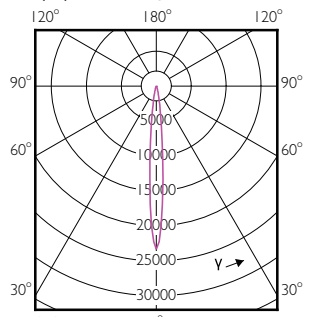

LED PAR38

Order Code	Full Product Name	T-Case Maximum (Nom)
567859	10PAR38/LED/927/F25/DIM/GULW/T20 6/1FB	158 °F
567867	10PAR38/LED/930/F25/DIM/GULW/T20 6/1FB	158 °F
567875	10PAR38/LED/940/F25/DIM/GULW/T20 6/1FB	158 °F
567883	10PAR38/LED/950/F25/DIM/GULW/T20 6/1FB	158 °F
567750	13PAR38/LED/927/F25/DIM/GULW/T20 6/1FB	167 °F
567768	13PAR38/LED/930/F25/DIM/GULW/T20 6/1FB	167 °F
567776	13PAR38/LED/940/F25/DIM/GULW/T20 6/1FB	167 °F
567784	13PAR38/LED/950/F25/DIM/GULW/T20 6/1FB	167 °F
567891	10PAR38/LED/927/F40/DIM/GULW/T20 6/1FB	158 °F
567909	10PAR38/LED/930/F40/DIM/GULW/T20 6/1FB	158 °F
567917	10PAR38/LED/940/F40/DIM/GULW/T20 6/1FB	158 °F
567792	13PAR38/LED/927/F40/DIM/GULW/T20 6/1FB	167 °F
567800	13PAR38/LED/930/F40/DIM/GULW/T20 6/1FB	167 °F
567818	13PAR38/LED/940/F40/DIM/GULW/T20 6/1FB	167 °F
567826	13PAR38/LED/950/F40/DIM/GULW/T20 6/1FB	167 °F
576470	14PAR38/COR/930/F25/D/P/B/ULW/T20 6/1FB	185 °F