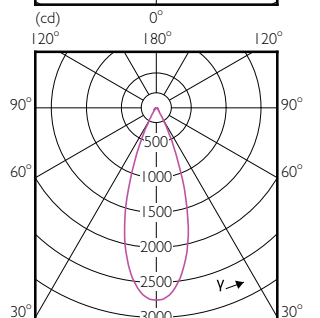

LED PAR38

Order Code	Full Product Name	T-Case Maximum (Nom)
567859	10PAR38/LED/927/F25/DIM/GULW/T20 6/1FB	158 °F
567867	10PAR38/LED/930/F25/DIM/GULW/T20 6/1FB	158 °F
567875	10PAR38/LED/940/F25/DIM/GULW/T20 6/1FB	158 °F
567883	10PAR38/LED/950/F25/DIM/GULW/T20 6/1FB	158 °F
567750	13PAR38/LED/927/F25/DIM/GULW/T20 6/1FB	167 °F
567768	13PAR38/LED/930/F25/DIM/GULW/T20 6/1FB	167 °F
567776	13PAR38/LED/940/F25/DIM/GULW/T20 6/1FB	167 °F
567784	13PAR38/LED/950/F25/DIM/GULW/T20 6/1FB	167 °F
567891	10PAR38/LED/927/F40/DIM/GULW/T20 6/1FB	158 °F
567909	10PAR38/LED/930/F40/DIM/GULW/T20 6/1FB	158 °F
567917	10PAR38/LED/940/F40/DIM/GULW/T20 6/1FB	158 °F
567792	13PAR38/LED/927/F40/DIM/GULW/T20 6/1FB	167 °F
567800	13PAR38/LED/930/F40/DIM/GULW/T20 6/1FB	167 °F
567818	13PAR38/LED/940/F40/DIM/GULW/T20 6/1FB	167 °F
567826	13PAR38/LED/950/F40/DIM/GULW/T20 6/1FB	167 °F
576470	14PAR38/COR/930/F25/D/P/B/ULW/T20 6/1FB	185 °F