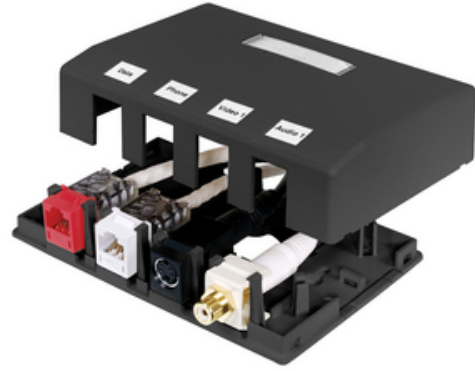

# Housing, Surface Mount, 4-Port, Black

By Hubbell Premise Wiring  
Catalog Number [ISB4BK](#)

Housing, Surface Mount, 4-Port, Black.

## Features

- Surface Mounting
- Accepts Standard Jacks, Fiber and AV Connections
- Mount to Multiple Surfaces: Electrical Boxes, Raceway, Desktops, Modular Furniture

## General

Color	Black
Compatibility	Hubbell Keystone
EU RoHS Indicator	Yes
Face Plate	Not Required
Item Type	iSTATION Surface Mount Boxes
Material	Composite
Material - Mounting Hardware	Screw Mounting
Number Of Ports	4
Shelves	None
Type	ISF Box
UPC	662620219738

## Dimensions

Depth	1.23
Height	3.25 in